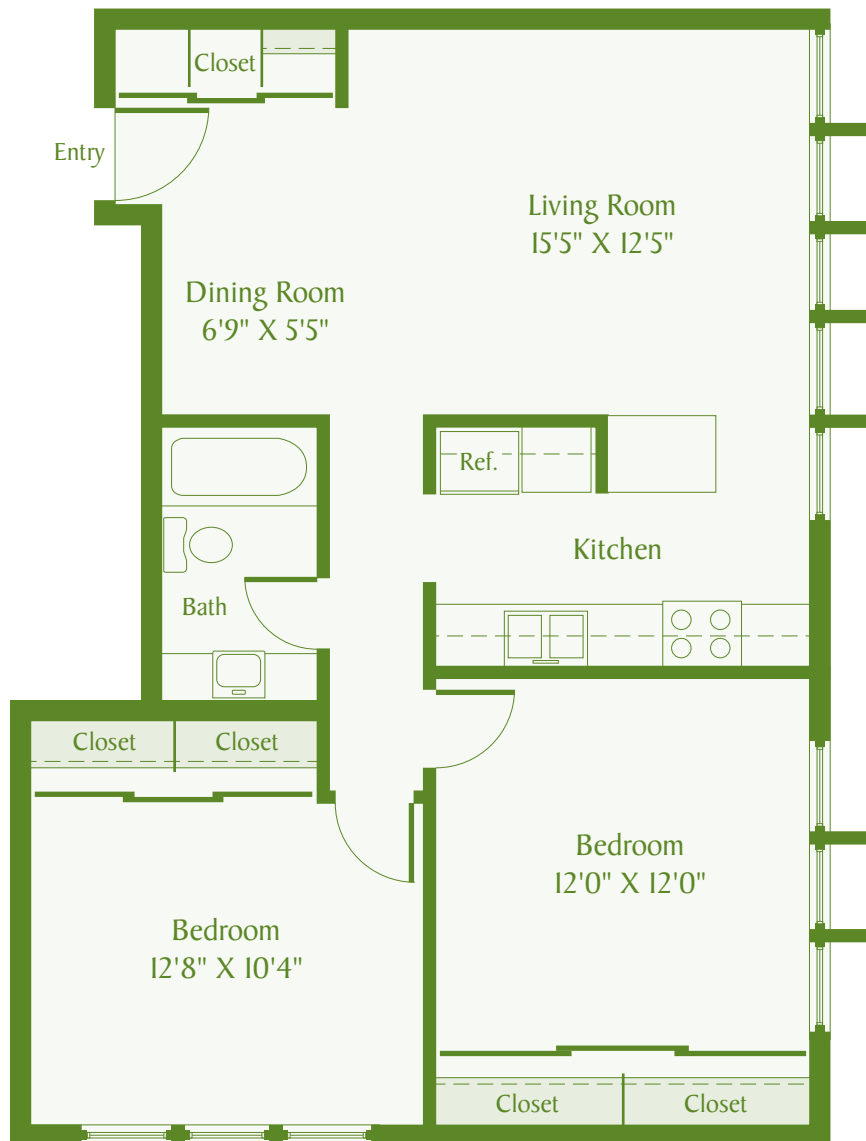

Taking care of the way people live.®

FLOORPLAN Unit A

2 BEDROOM | 1 BATH | 850 SQ. FT. APPROX.

Taking care of the way people live.®

FLOORPLAN Unit C

2 BEDROOM | 1 BATH | 925 SQ. FT. APPROX.

Taking care of the way people live.®

FLOORPLAN Unit D

2 BEDROOM | 1 BATH | 880 SQ. FT. APPROX.

Taking care of the way people live.®

FLOORPLAN Unit E/F
1 BEDROOM | 1 BATH | 600 SQ. FT. APPROX.