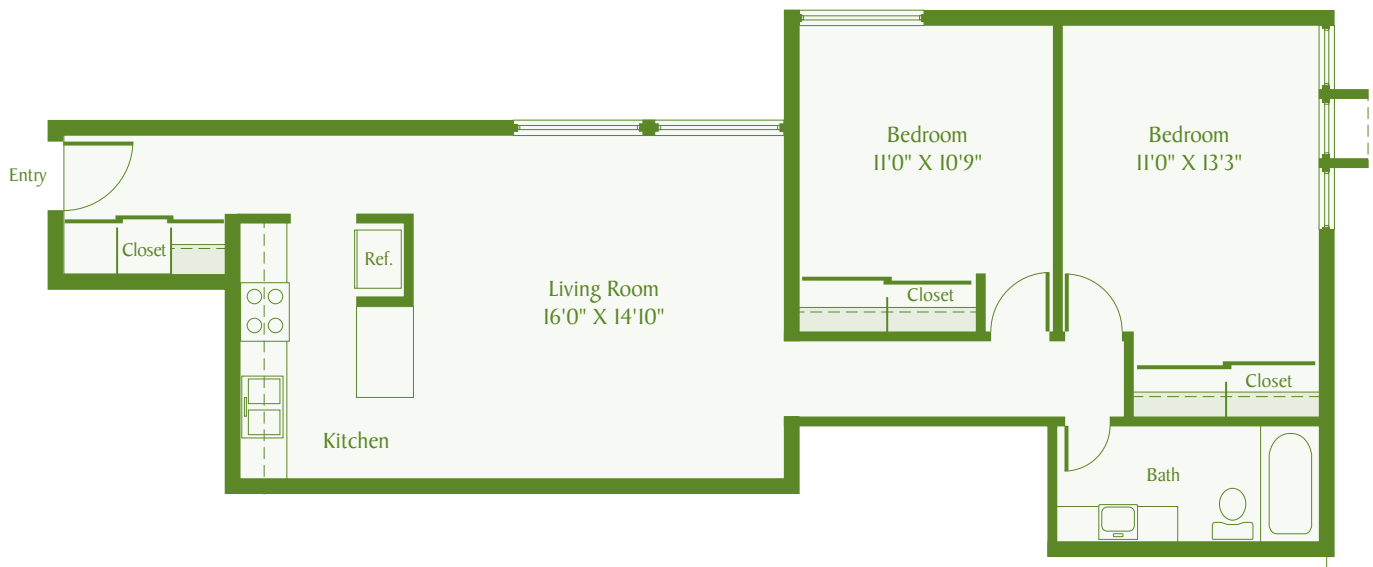

Taking care of the way people live.®

FLOORPLAN Unit A

2 BEDROOM | 1 BATH | 850 SQ. FT. APPROX.

Taking care of the way people live.®

FLOORPLAN Unit C

2 BEDROOM | 1 BATH | 925 SQ. FT. APPROX.

Taking care of the way people live.®

FLOORPLAN Unit D

2 BEDROOM | 1 BATH | 880 SQ. FT. APPROX.

Taking care of the way people live.®

FLOORPLAN Unit E/F
1 BEDROOM | 1 BATH | 600 SQ. FT. APPROX.