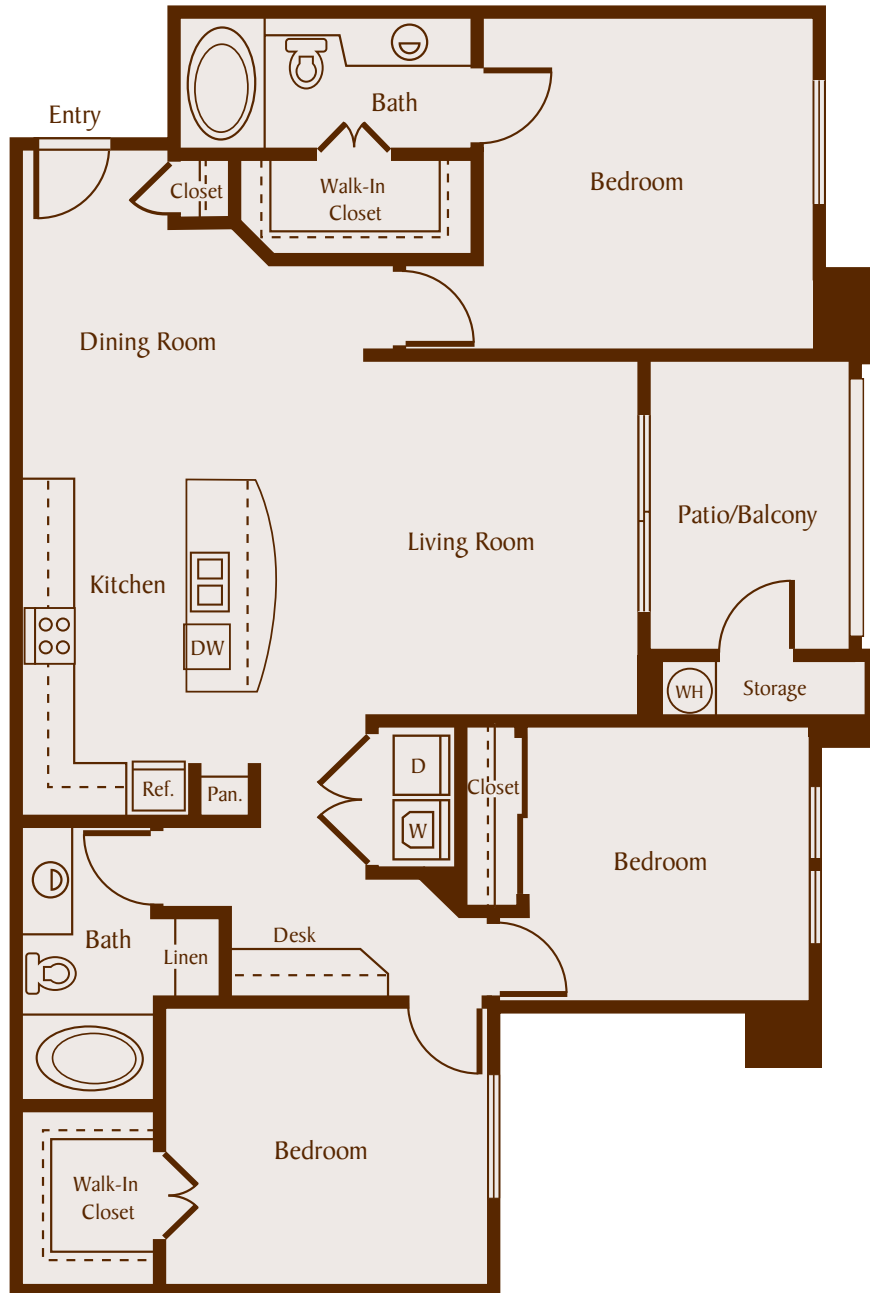

Taking care of the way people live.®

FLOORPLAN A1
1 BEDROOM | 1 BATH | 750 SQ. FT.

Taking care of the way people live.®

FLOORPLAN A2

1 BEDROOM | 1 BATH | 810 SQ. FT.

Taking care of the way people live.®

FLOORPLAN B1
2 BEDROOM | 2 BATH | 1,090 SQ. FT.

Taking care of the way people live.®

FLOORPLAN B2

2 BEDROOM | 2 BATH | 1,142 SQ. FT.

Taking care of the way people live.®

FLOORPLAN B3

2 BEDROOM | 2 BATH | 1,153 SQ. FT.

Taking care of the way people live.®

FLOORPLAN CI

3 BEDROOM | 2 BATH | 1,327 SQ. FT.

Taking care of the way people live.®

FLOORPLAN D1
1 BEDROOM | 1 BATH | 824 SQ. FT.