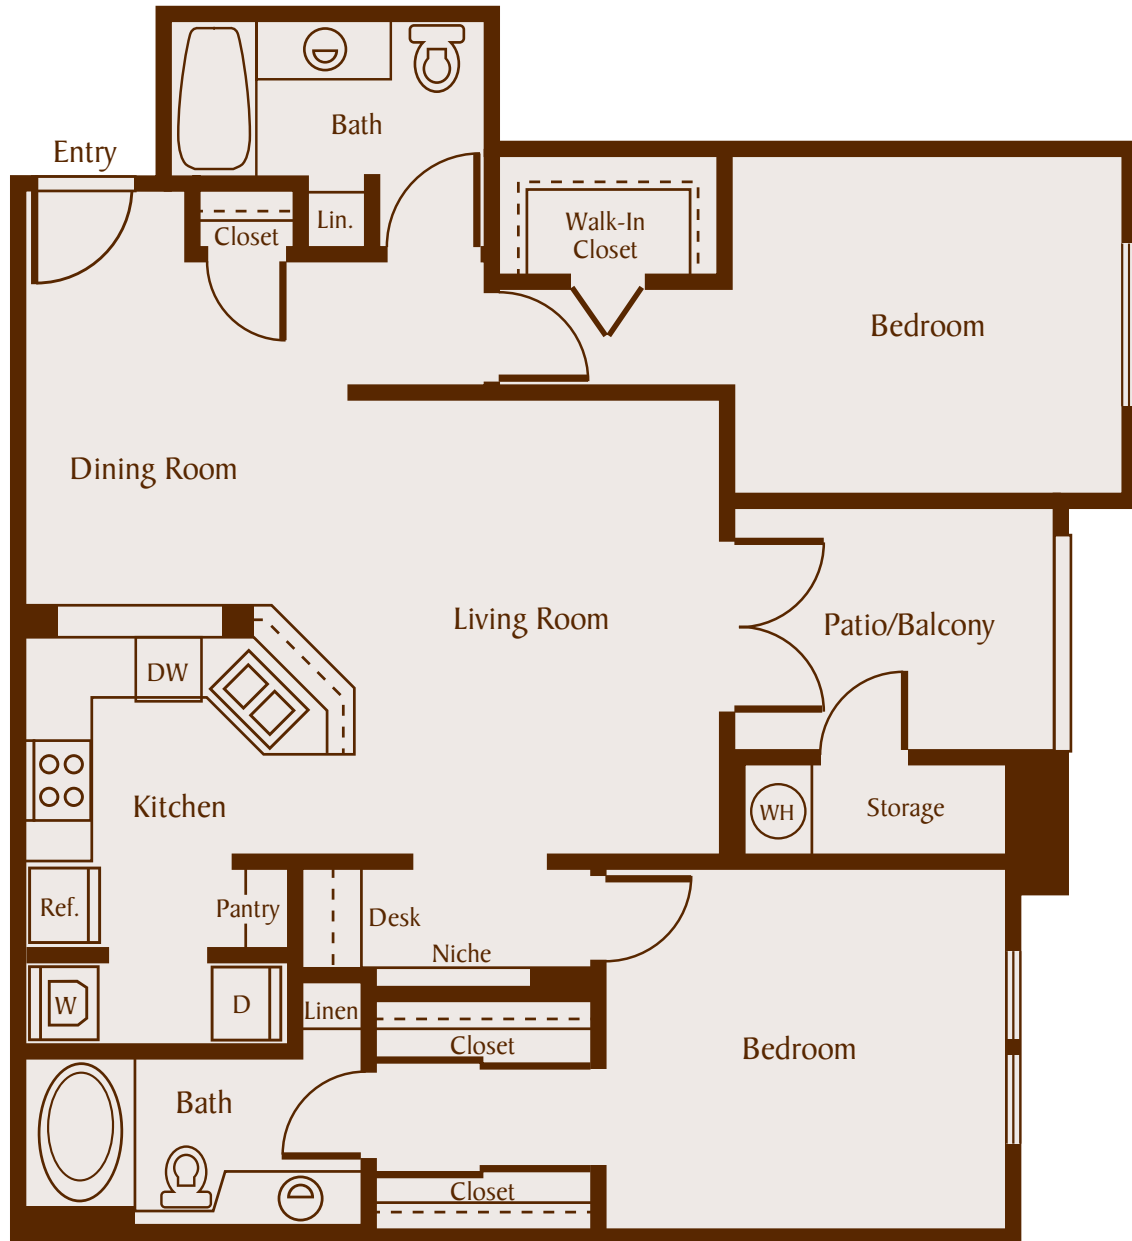

Taking care of the way people live.®

FLOORPLAN A1
1 BEDROOM | 1 BATH | 750 SQ. FT.

Taking care of the way people live.®

FLOORPLAN A2

1 BEDROOM | 1 BATH | 810 SQ. FT.

Taking care of the way people live.®

FLOORPLAN B1
2 BEDROOM | 2 BATH | 1,090 SQ. FT.

Taking care of the way people live.®

FLOORPLAN B2

2 BEDROOM | 2 BATH | 1,142 SQ. FT.

Taking care of the way people live.®

FLOORPLAN B3

2 BEDROOM | 2 BATH | 1,153 SQ. FT.

Taking care of the way people live.®

FLOORPLAN CI

3 BEDROOM | 2 BATH | 1,327 SQ. FT.

Taking care of the way people live.®

FLOORPLAN D1
1 BEDROOM | 1 BATH | 824 SQ. FT.