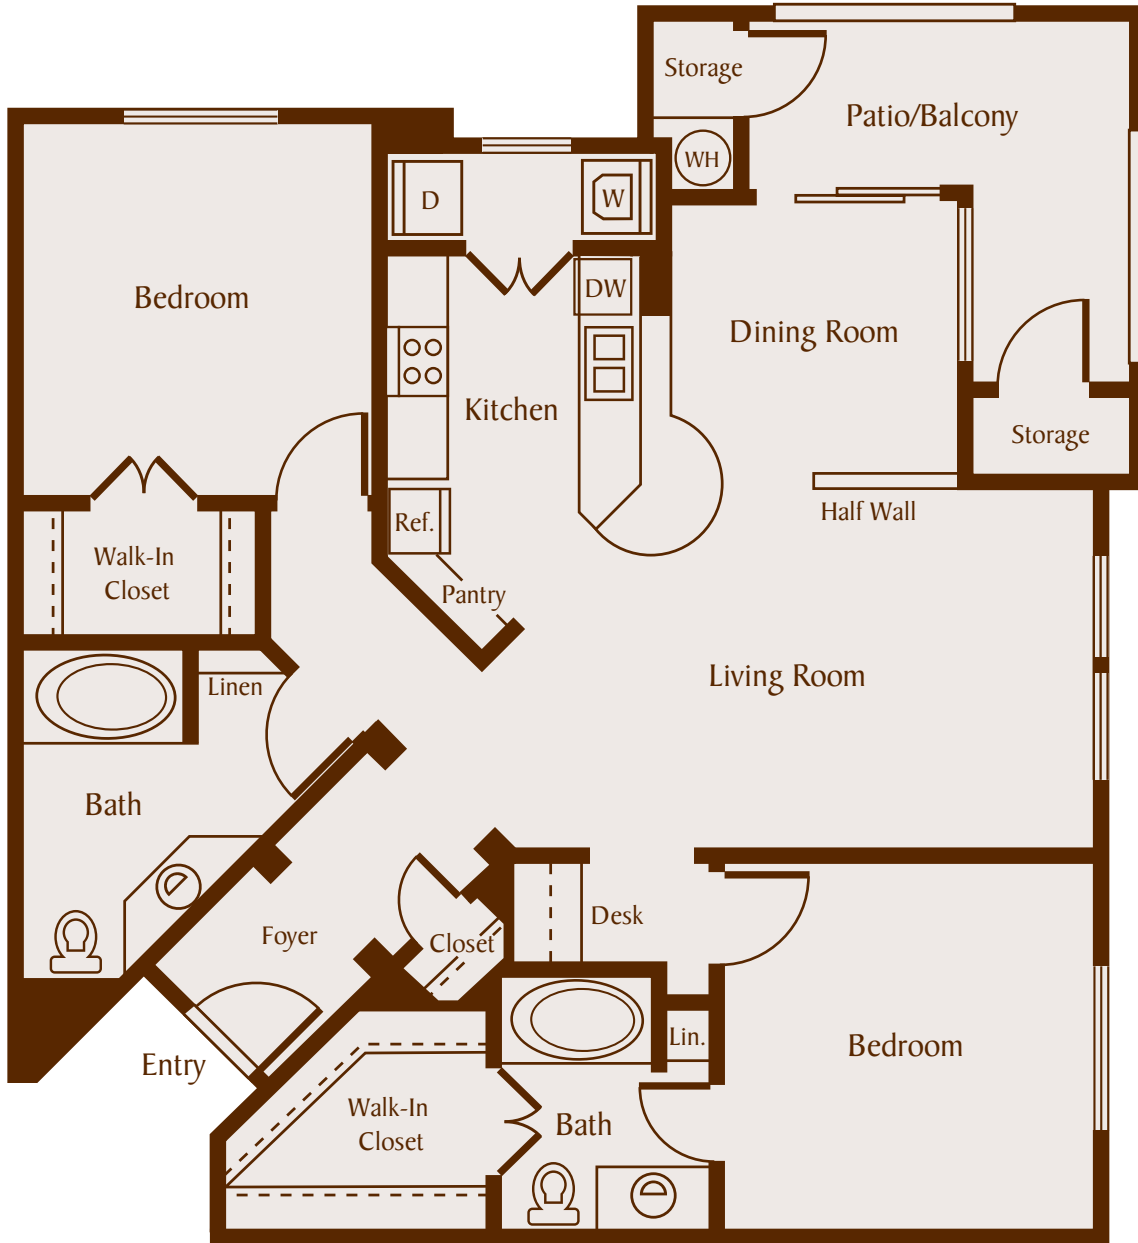

Taking care of the way people live.®

FLOORPLAN A1
1 BEDROOM | 1 BATH | 750 SQ. FT.

Taking care of the way people live.®

FLOORPLAN A2

1 BEDROOM | 1 BATH | 810 SQ. FT.

Taking care of the way people live.®

FLOORPLAN B1
2 BEDROOM | 2 BATH | 1,090 SQ. FT.

Taking care of the way people live.®

FLOORPLAN B2

2 BEDROOM | 2 BATH | 1,142 SQ. FT.

Taking care of the way people live.®

FLOORPLAN B3

2 BEDROOM | 2 BATH | 1,153 SQ. FT.

Taking care of the way people live.®

FLOORPLAN CI

3 BEDROOM | 2 BATH | 1,327 SQ. FT.

Taking care of the way people live.®

FLOORPLAN D1
1 BEDROOM | 1 BATH | 824 SQ. FT.