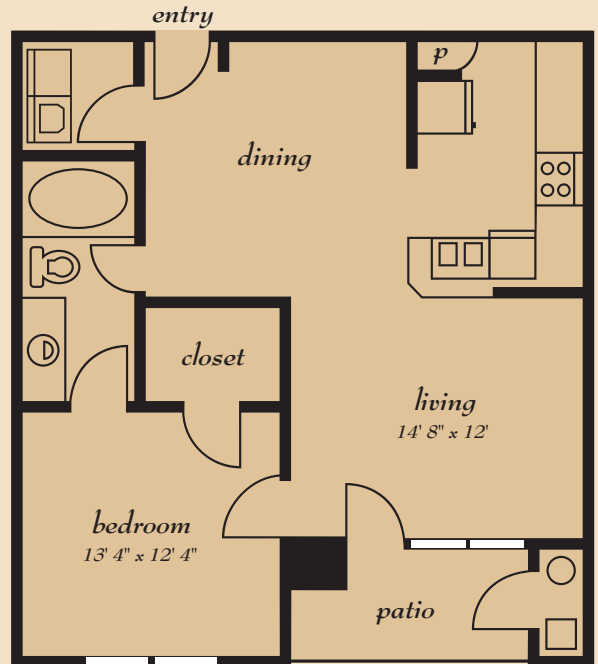

INTERIOR FEATURES

Breakfast Bars • Patios and Balconies • Crown Molding • Fireplaces with Gas Starters • Gas Heating and Cooking • Ventilated Shelving • Kitchen Pantries • Oversized Kitchen Cabinets • Refrigerators with Ice Makers • Dishwasher • Full Size Washer/Dryer • Laundry Rooms • Garden Tubs in Bathrooms • Double Vanity Sink in Homes • Linen Closets • High Speed Internet Access • Nine Foot Ceilings

*Some features available in select homes.

*Square footage is approximate.

A

1 Bedroom - 1 Bath
732 Square Ft

B

1 Bedroom - 1 Bath
854 Square Ft

C
 1 Bedroom - 1 Bath
 911 Square Ft

D
 2 Bedroom - 2 Bath
 1042 Square Ft

G

3 Bedroom - 2 Bath
1403 Square Foot

COLUMBIA TOWN CENTER

COLUMBIA TOWN CENTER

WWW.COLUMBIATOWNCENTER.COM

10360 SWIFT STREAM PLACE • COLUMBIA, MD 21044

(P) 410.997.6100 (F) 410.997.6133