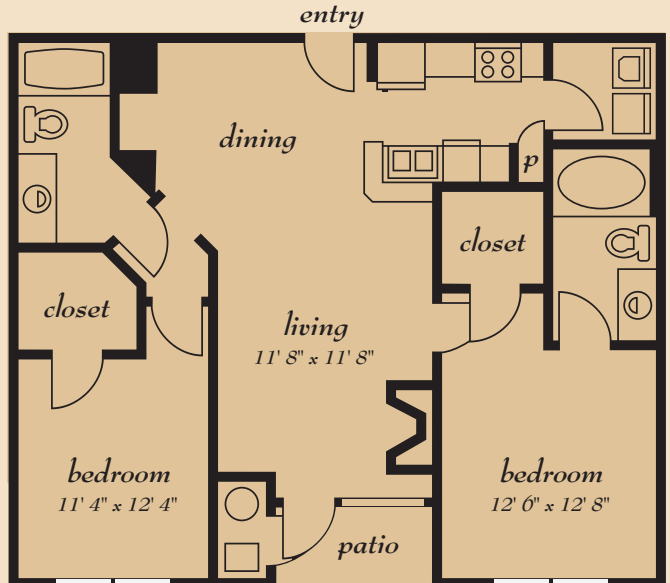

INTERIOR FEATURES

Breakfast Bars • Patios and Balconies • Crown Molding • Fireplaces with Gas Starters • Gas Heating and Cooking • Ventilated Shelving • Kitchen Pantries • Oversized Kitchen Cabinets • Refrigerators with Ice Makers • Dishwasher • Full Size Washer/Dryer • Laundry Rooms • Garden Tubs in Bathrooms • Double Vanity Sink in Homes • Linen Closets • High Speed Internet Access • Nine Foot Ceilings

*Some features available in select homes.

*Square footage is approximate.

A

1 Bedroom - 1 Bath
732 Square Ft

B

1 Bedroom - 1 Bath
854 Square Ft

C
 1 Bedroom - 1 Bath
 911 Square Ft

D
 2 Bedroom - 2 Bath
 1042 Square Ft

G

3 Bedroom - 2 Bath
1403 Square Foot

COLUMBIA TOWN CENTER

COLUMBIA TOWN CENTER

WWW.COLUMBIATOWNCENTER.COM

10360 SWIFT STREAM PLACE • COLUMBIA, MD 21044

(P) 410.997.6100 (F) 410.997.6133