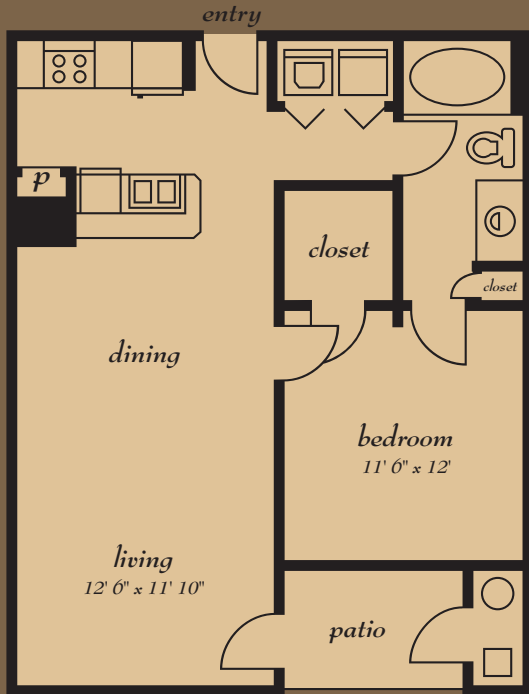

A

1 Bedroom - 1 Bath
732 Square Ft

B

1 Bedroom - 1 Bath
854 Square Ft