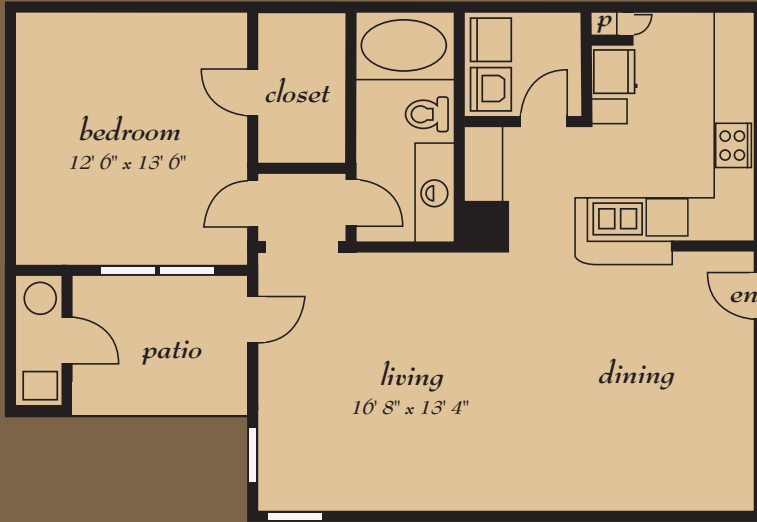

INTERIOR FEATURES

Breakfast Bars • Patios and Balconies • Crown Molding • Fireplaces with Gas Starters • Gas Heating and Cooking • Ventilated Shelving • Kitchen Pantries • Oversized Kitchen Cabinets • Refrigerators with Ice Makers • Dishwasher • Full Size Washer/Dryer • Laundry Rooms • Garden Tubs in Bathrooms • Double Vanity Sink in Homes • Linen Closets • High Speed Internet Access • Nine Foot Ceilings

*Some features available in select homes.

*Square footage is approximate.

A

1 Bedroom - 1 Bath
732 Square Ft

B

1 Bedroom - 1 Bath
854 Square Ft

C
 1 Bedroom - 1 Bath
 911 Square Ft

D
 2 Bedroom - 2 Bath
 1042 Square Ft

G

3 Bedroom - 2 Bath
1403 Square Foot

COLUMBIA TOWN CENTER

COLUMBIA TOWN CENTER

WWW.COLUMBIATOWNCENTER.COM

10360 SWIFT STREAM PLACE • COLUMBIA, MD 21044

(P) 410.997.6100 (F) 410.997.6133