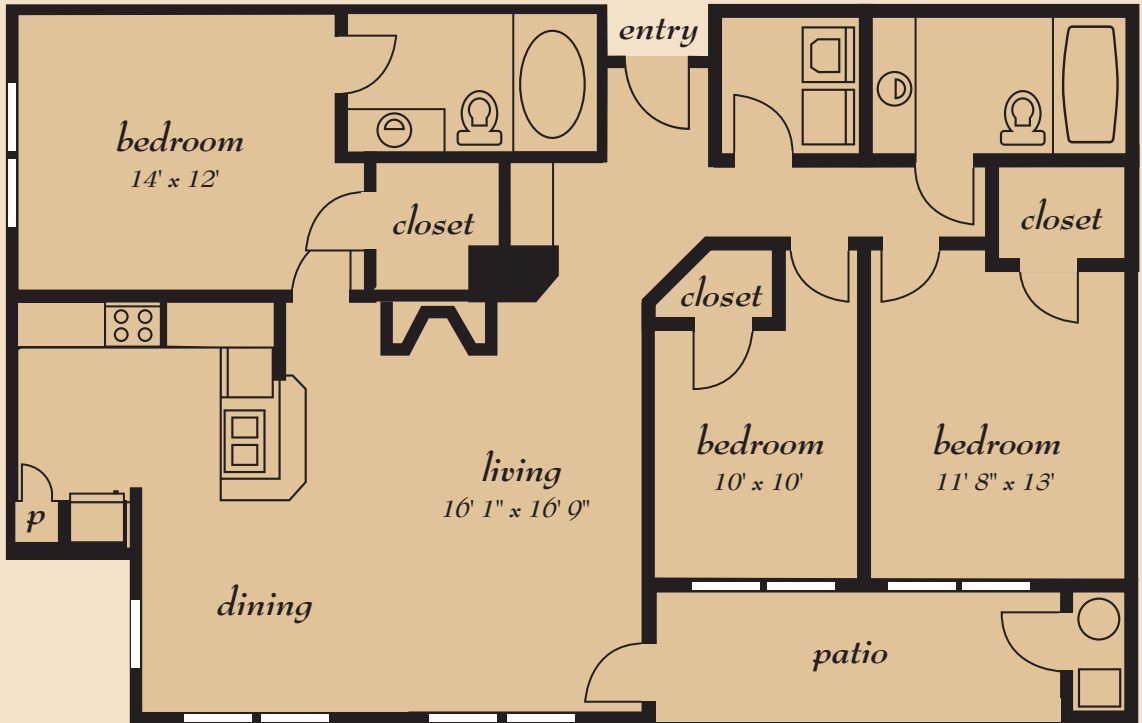

INTERIOR FEATURES

Breakfast Bars • Patios and Balconies • Crown Molding • Fireplaces with Gas Starters • Gas Heating and Cooking • Ventilated Shelving • Kitchen Pantries • Oversized Kitchen Cabinets • Refrigerators with Ice Makers • Dishwasher • Full Size Washer/Dryer • Laundry Rooms • Garden Tubs in Bathrooms • Double Vanity Sink in Homes • Linen Closets • High Speed Internet Access • Nine Foot Ceilings

*Some features available in select homes.

*Square footage is approximate.

A

1 Bedroom - 1 Bath
732 Square Ft

B

1 Bedroom - 1 Bath
854 Square Ft

C
 1 Bedroom - 1 Bath
 911 Square Ft

D
 2 Bedroom - 2 Bath
 1042 Square Ft

G

3 Bedroom - 2 Bath
1403 Square Foot

COLUMBIA TOWN CENTER

COLUMBIA TOWN CENTER

WWW.COLUMBIATOWNCENTER.COM

10360 SWIFT STREAM PLACE • COLUMBIA, MD 21044

(P) 410.997.6100 (F) 410.997.6133