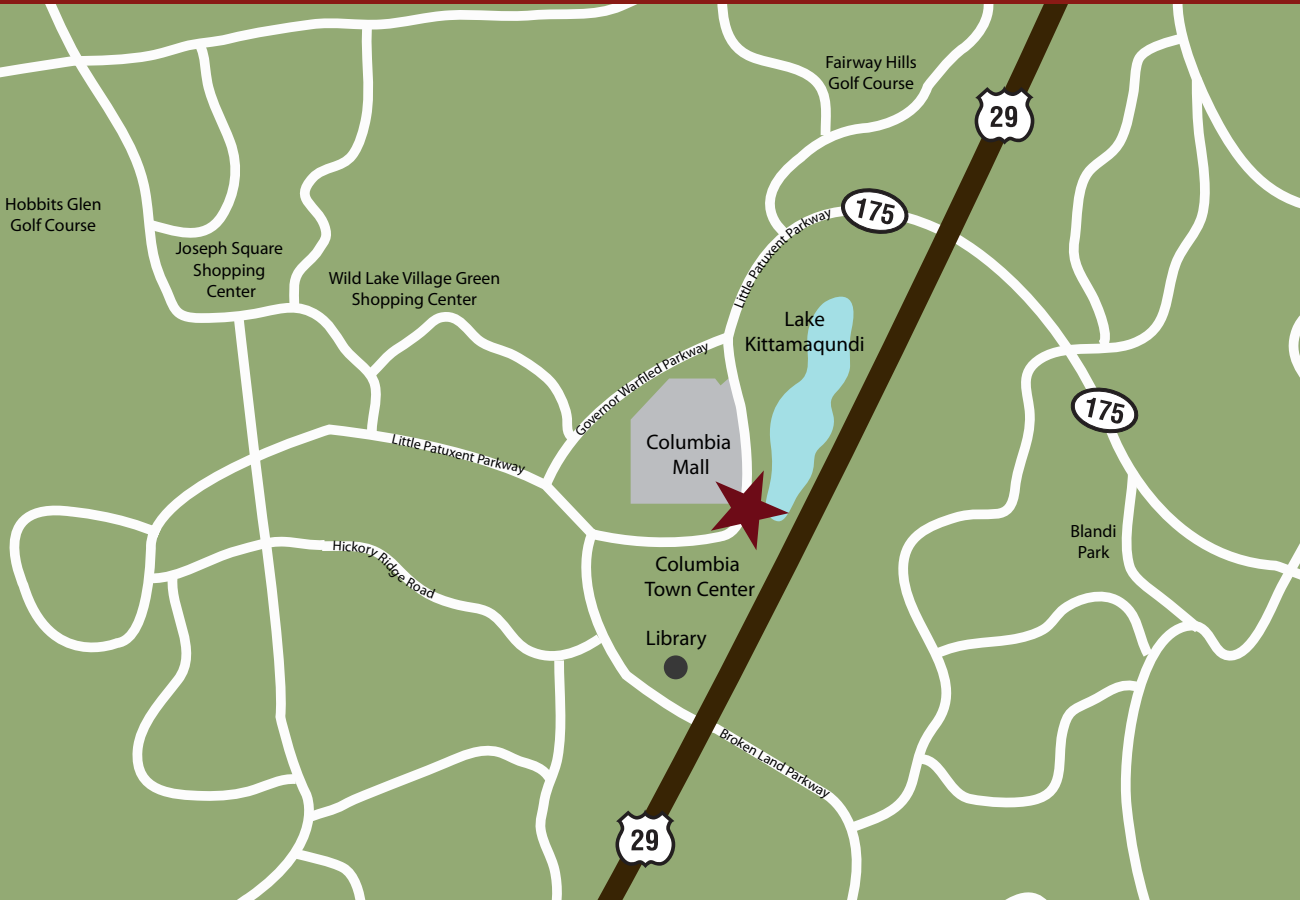

G

3 Bedroom - 2 Bath
1403 Square Foot

COLUMBIA TOWN CENTER

COLUMBIA TOWN CENTER

WWW.COLUMBIATOWNCENTER.COM

10360 SWIFT STREAM PLACE • COLUMBIA, MD 21044

(P) 410.997.6100 (F) 410.997.6133