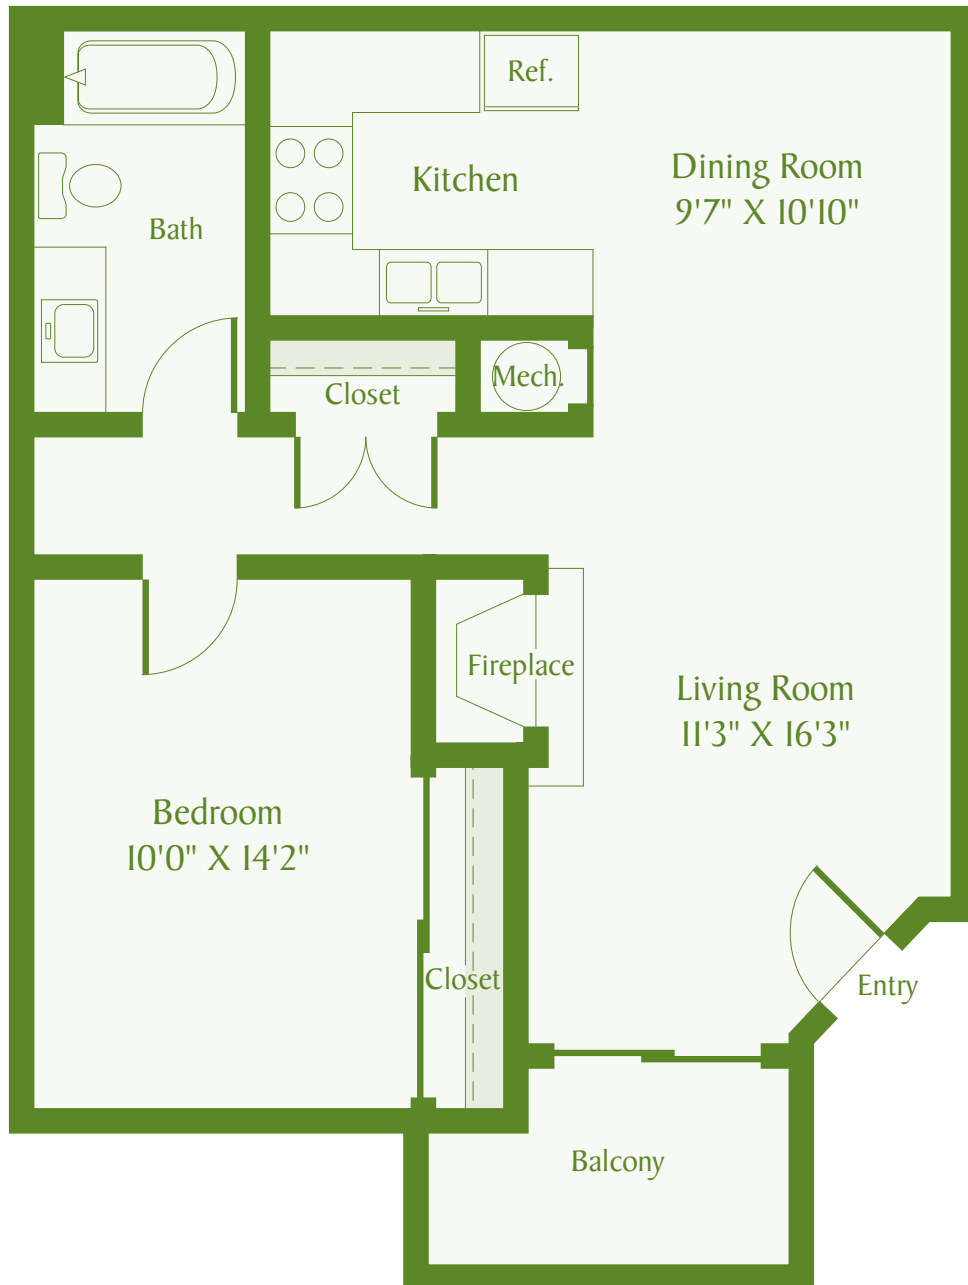

Taking care of the way people live.®

FLOORPLAN ANTIGUA

2 BEDROOM | 2 BATH | 1,026 SQ. FT.

Taking care of the way people live.®

FLOORPLAN BARBADOS

1 BEDROOM | 1 BATH | 710 SQ. FT.

Taking care of the way people live.®

FLOORPLAN MARTINIQUE

2 BEDROOM | 2 BATH | 994 SQ. FT.

Taking care of the way people live.®

FLOORPLAN SAN TROPEZ

2 BEDROOM | 2 BATH | 1,036 SQ. FT.