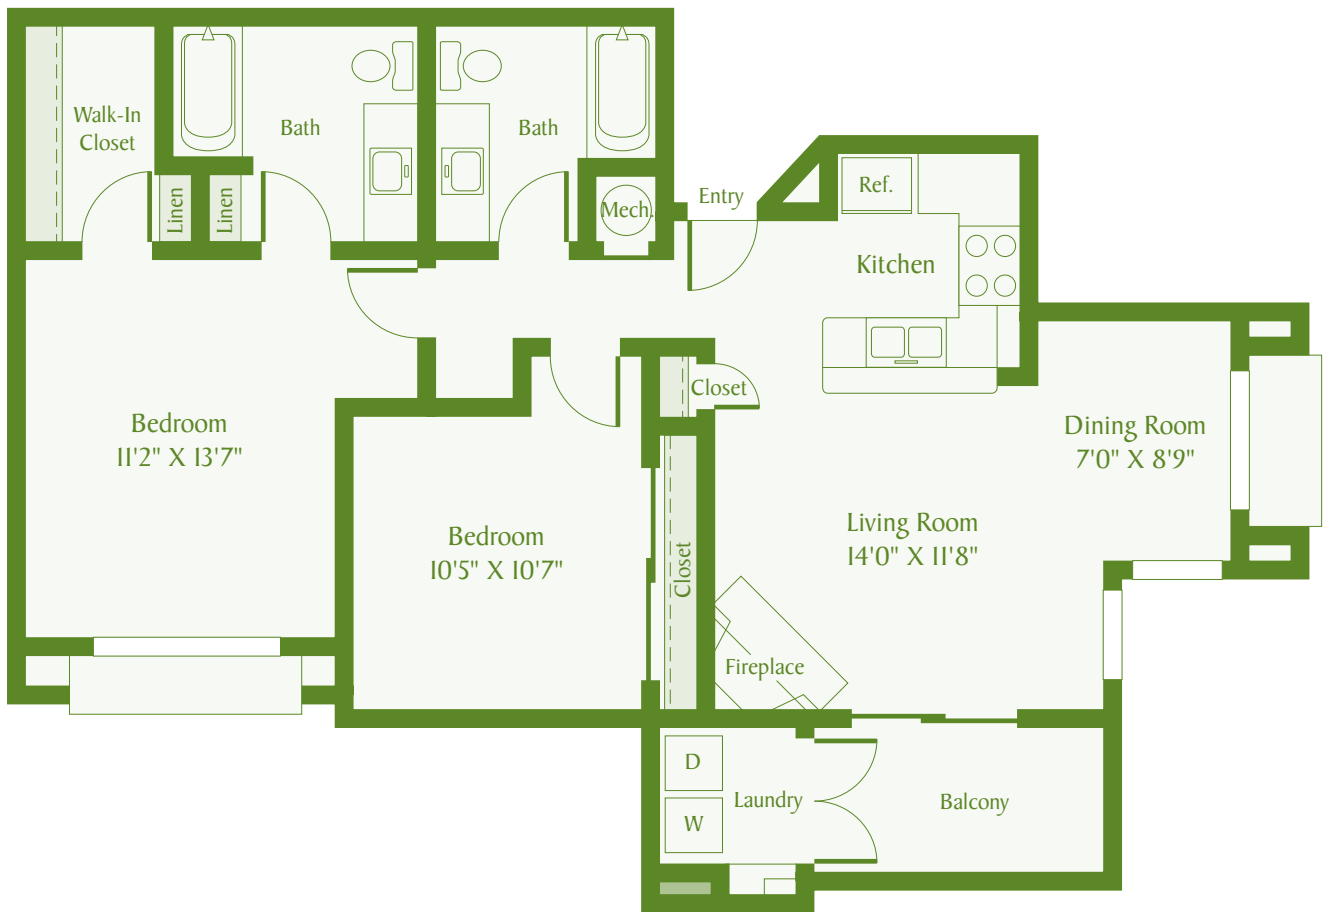

Taking care of the way people live.®

FLOORPLAN ANTIGUA

2 BEDROOM | 2 BATH | 1,026 SQ. FT.

Taking care of the way people live.®

FLOORPLAN BARBADOS

1 BEDROOM | 1 BATH | 710 SQ. FT.

Taking care of the way people live.®

FLOORPLAN MARTINIQUE

2 BEDROOM | 2 BATH | 994 SQ. FT.

Taking care of the way people live.®

FLOORPLAN SAN TROPEZ

2 BEDROOM | 2 BATH | 1,036 SQ. FT.