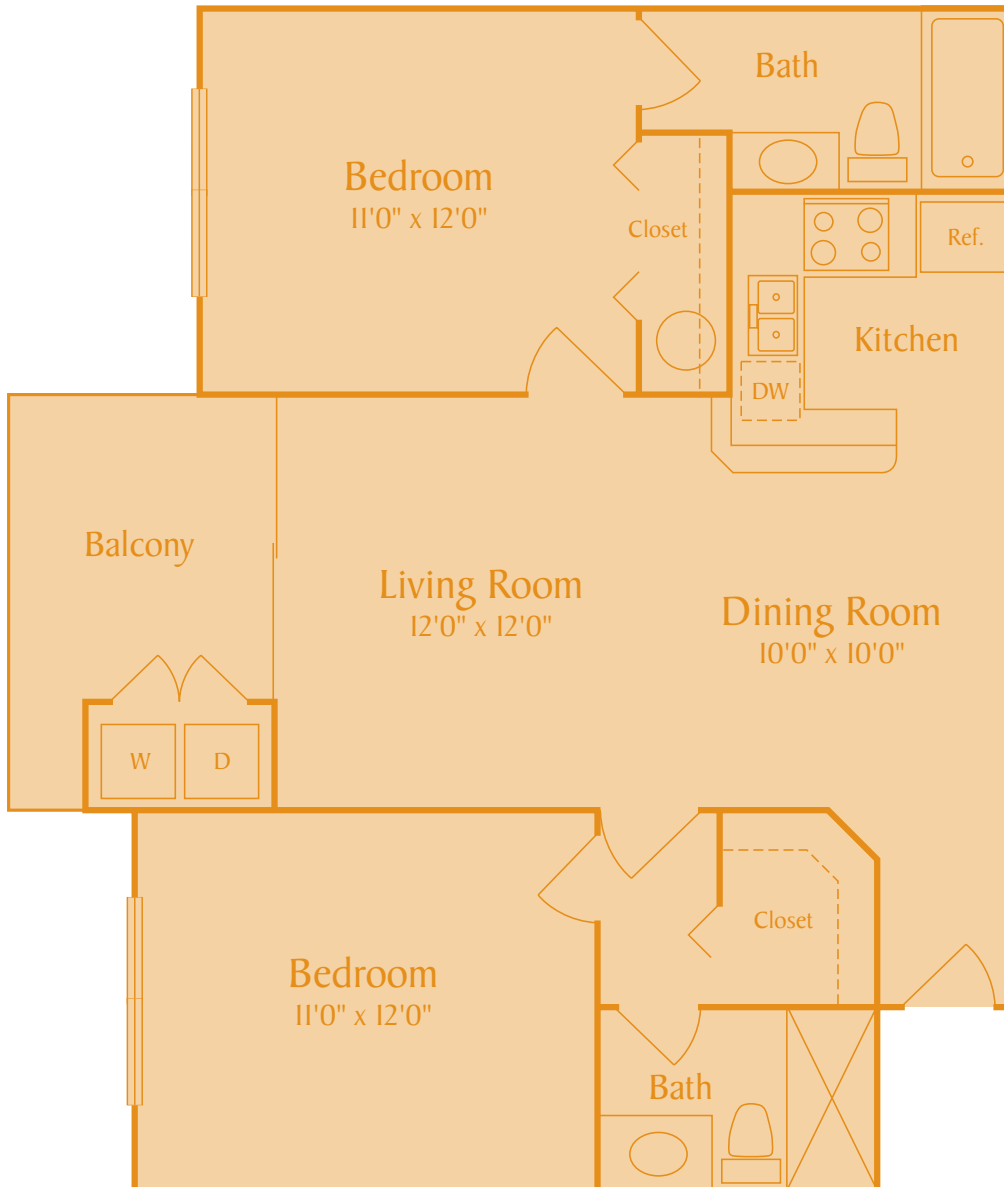

Taking care of the way people live.®

FLOORPLAN BARCELONA
2 BEDROOM | 2 BATH | 984 SQ. FT.

Taking care of the way people live.®

FLOORPLAN CAPRI
3 BEDROOM | 2 BATH | 1,356 SQ. FT.

Taking care of the way people live.®

FLOORPLAN TUSCANY
1 BEDROOM | 1 BATH | 617 SQ. FT.