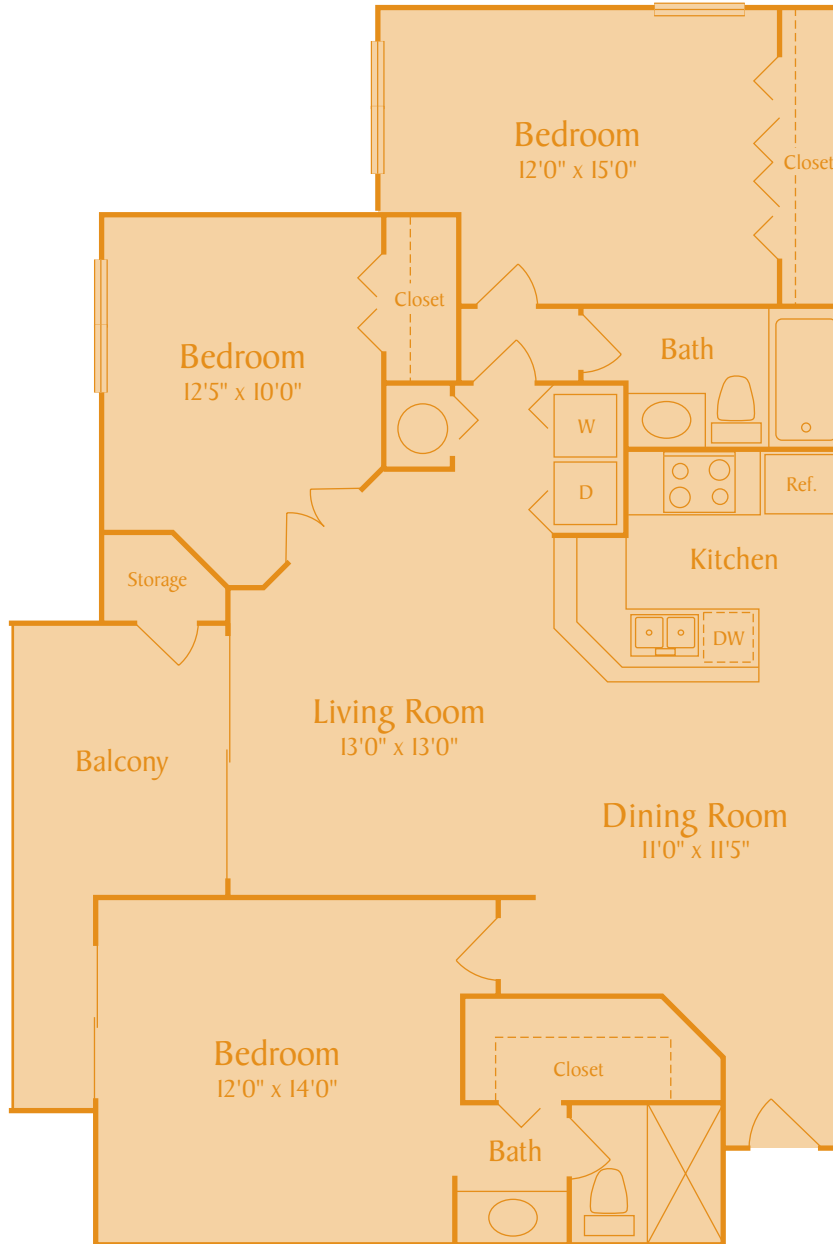

Taking care of the way people live.®

FLOORPLAN BARCELONA
2 BEDROOM | 2 BATH | 984 SQ. FT.

Taking care of the way people live.®

FLOORPLAN CAPRI
3 BEDROOM | 2 BATH | 1,356 SQ. FT.

Taking care of the way people live.®

FLOORPLAN TUSCANY
1 BEDROOM | 1 BATH | 617 SQ. FT.