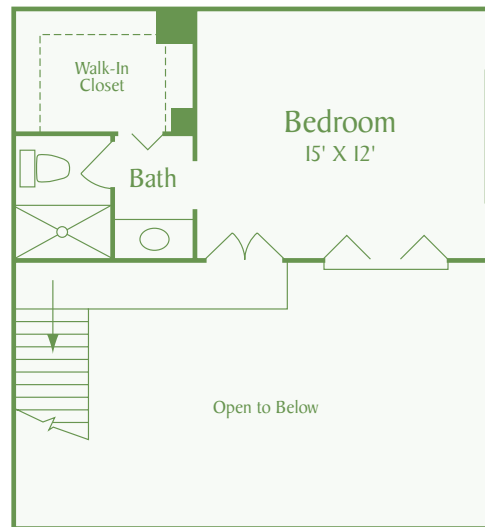

Taking care of the way people live.®

BARCELONA B3

2 BEDROOM | 2 BATH | 1,187 SQ. FT.

Some residences may feature additional windows.

Taking care of the way people live.®

CASABLANCA CI

3 BEDROOM | 2 BATH | 1,353 SQ. FT.

Some residences may feature additional windows.

Taking care of the way people live.®

MADRID B2

2 BEDROOM | 2 BATH | 1,063 SQ. FT.

Some residences may feature additional windows.

Taking care of the way people live.®

SEVILLE A2

1 BEDROOM | 1 BATH | 750 SQ. FT.

Some residences may feature additional windows.

Taking care of the way people live.®

VALENCIA AI
1 BEDROOM | 1 BATH | 617 SQ. FT.

Some residences may feature additional windows.