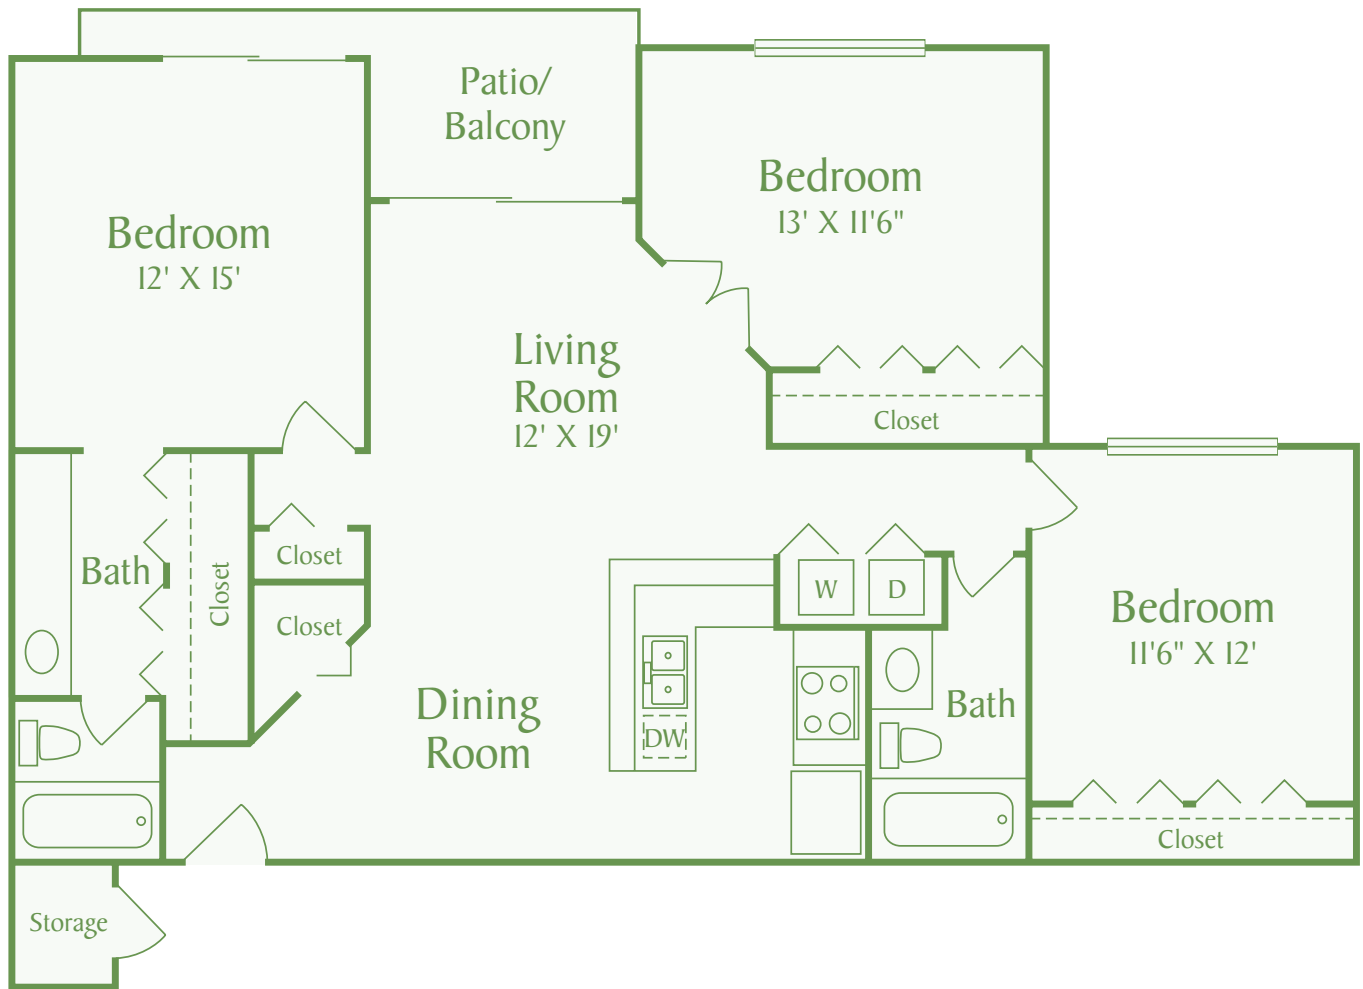

Taking care of the way people live.®

BARCELONA B3

2 BEDROOM | 2 BATH | 1,187 SQ. FT.

Some residences may feature additional windows.

Taking care of the way people live.®

CASABLANCA CI

3 BEDROOM | 2 BATH | 1,353 SQ. FT.

Some residences may feature additional windows.

Taking care of the way people live.®

MADRID B2

2 BEDROOM | 2 BATH | 1,063 SQ. FT.

Some residences may feature additional windows.

Taking care of the way people live.®

SEVILLE A2

1 BEDROOM | 1 BATH | 750 SQ. FT.

Some residences may feature additional windows.

Taking care of the way people live.®

VALENCIA AI
1 BEDROOM | 1 BATH | 617 SQ. FT.

Some residences may feature additional windows.