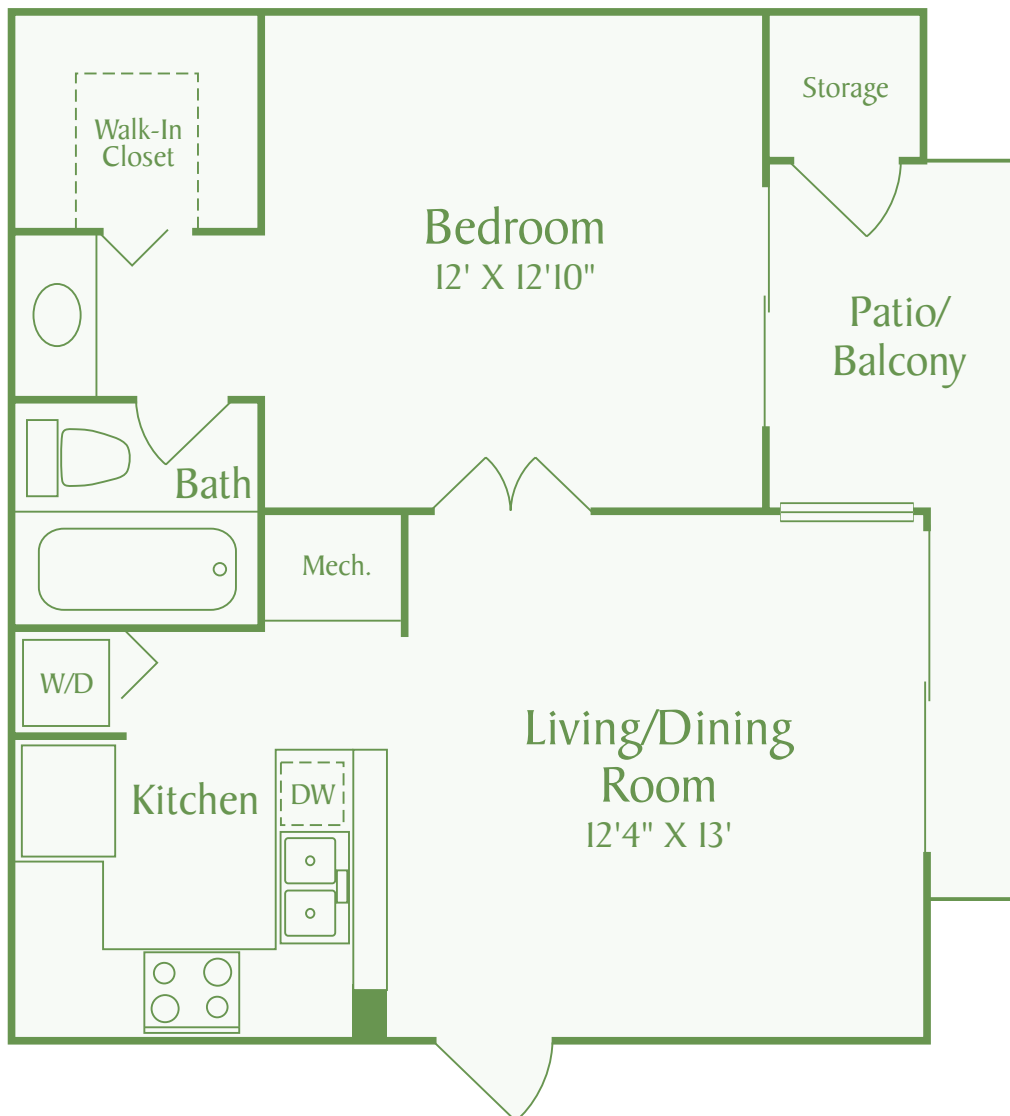

Taking care of the way people live.®

BARCELONA B3

2 BEDROOM | 2 BATH | 1,187 SQ. FT.

Some residences may feature additional windows.

Taking care of the way people live.®

CASABLANCA CI

3 BEDROOM | 2 BATH | 1,353 SQ. FT.

Some residences may feature additional windows.

Taking care of the way people live.®

MADRID B2

2 BEDROOM | 2 BATH | 1,063 SQ. FT.

Some residences may feature additional windows.

Taking care of the way people live.®

SEVILLE A2

1 BEDROOM | 1 BATH | 750 SQ. FT.

Some residences may feature additional windows.

Taking care of the way people live.®

VALENCIA AI
1 BEDROOM | 1 BATH | 617 SQ. FT.

Some residences may feature additional windows.