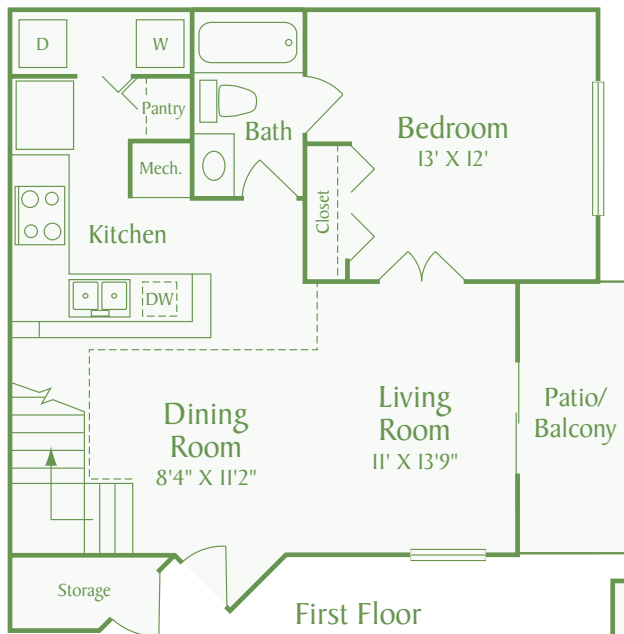

Taking care of the way people live.®

BARCELONA B3

2 BEDROOM | 2 BATH | 1,187 SQ. FT.

Some residences may feature additional windows.

Taking care of the way people live.®

CASABLANCA CI

3 BEDROOM | 2 BATH | 1,353 SQ. FT.

Some residences may feature additional windows.

Taking care of the way people live.®

MADRID B2

2 BEDROOM | 2 BATH | 1,063 SQ. FT.

Some residences may feature additional windows.

Taking care of the way people live.®

SEVILLE A2

1 BEDROOM | 1 BATH | 750 SQ. FT.

Some residences may feature additional windows.

Taking care of the way people live.®

VALENCIA AI
1 BEDROOM | 1 BATH | 617 SQ. FT.

Some residences may feature additional windows.