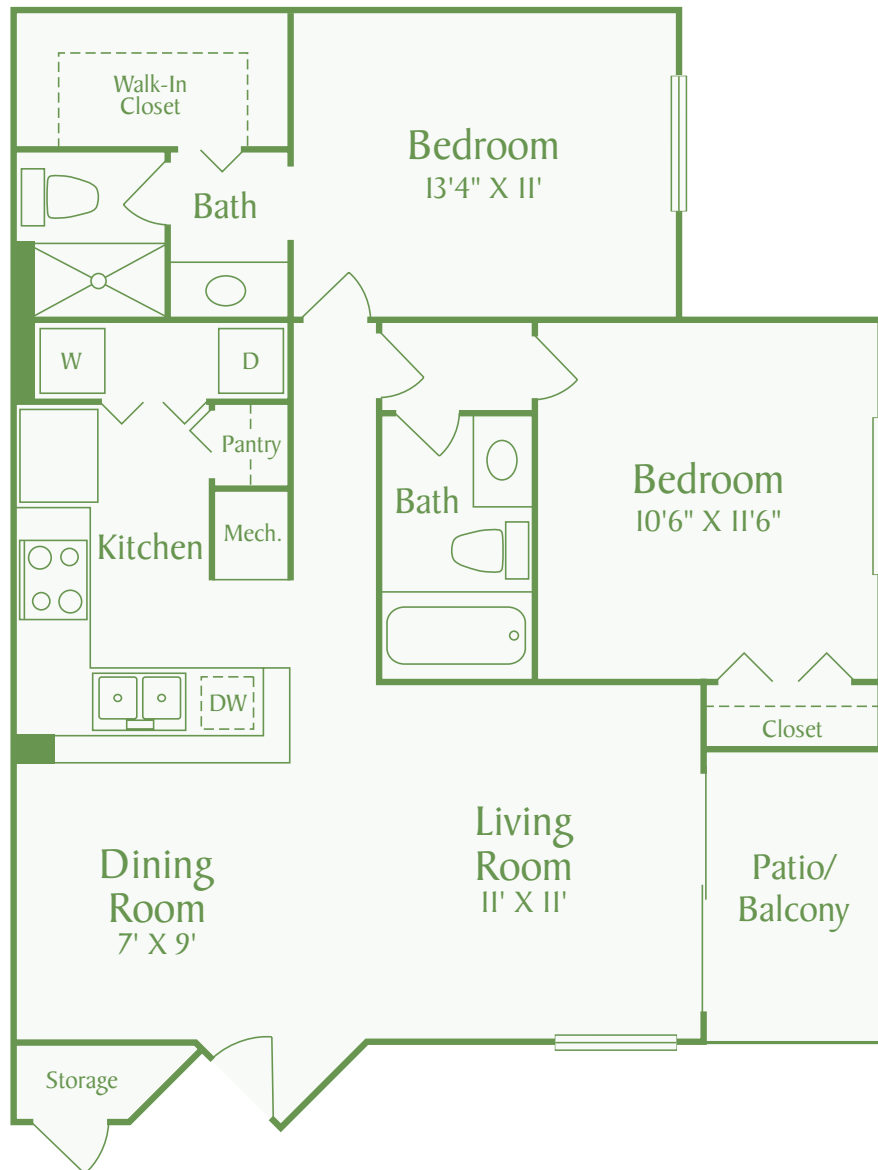

Taking care of the way people live.®

BARCELONA B3

2 BEDROOM | 2 BATH | 1,187 SQ. FT.

Some residences may feature additional windows.

Taking care of the way people live.®

CASABLANCA CI

3 BEDROOM | 2 BATH | 1,353 SQ. FT.

Some residences may feature additional windows.

Taking care of the way people live.®

MADRID B2

2 BEDROOM | 2 BATH | 1,063 SQ. FT.

Some residences may feature additional windows.

Taking care of the way people live.®

SEVILLE A2

1 BEDROOM | 1 BATH | 750 SQ. FT.

Some residences may feature additional windows.

Taking care of the way people live.®

VALENCIA AI
1 BEDROOM | 1 BATH | 617 SQ. FT.

Some residences may feature additional windows.