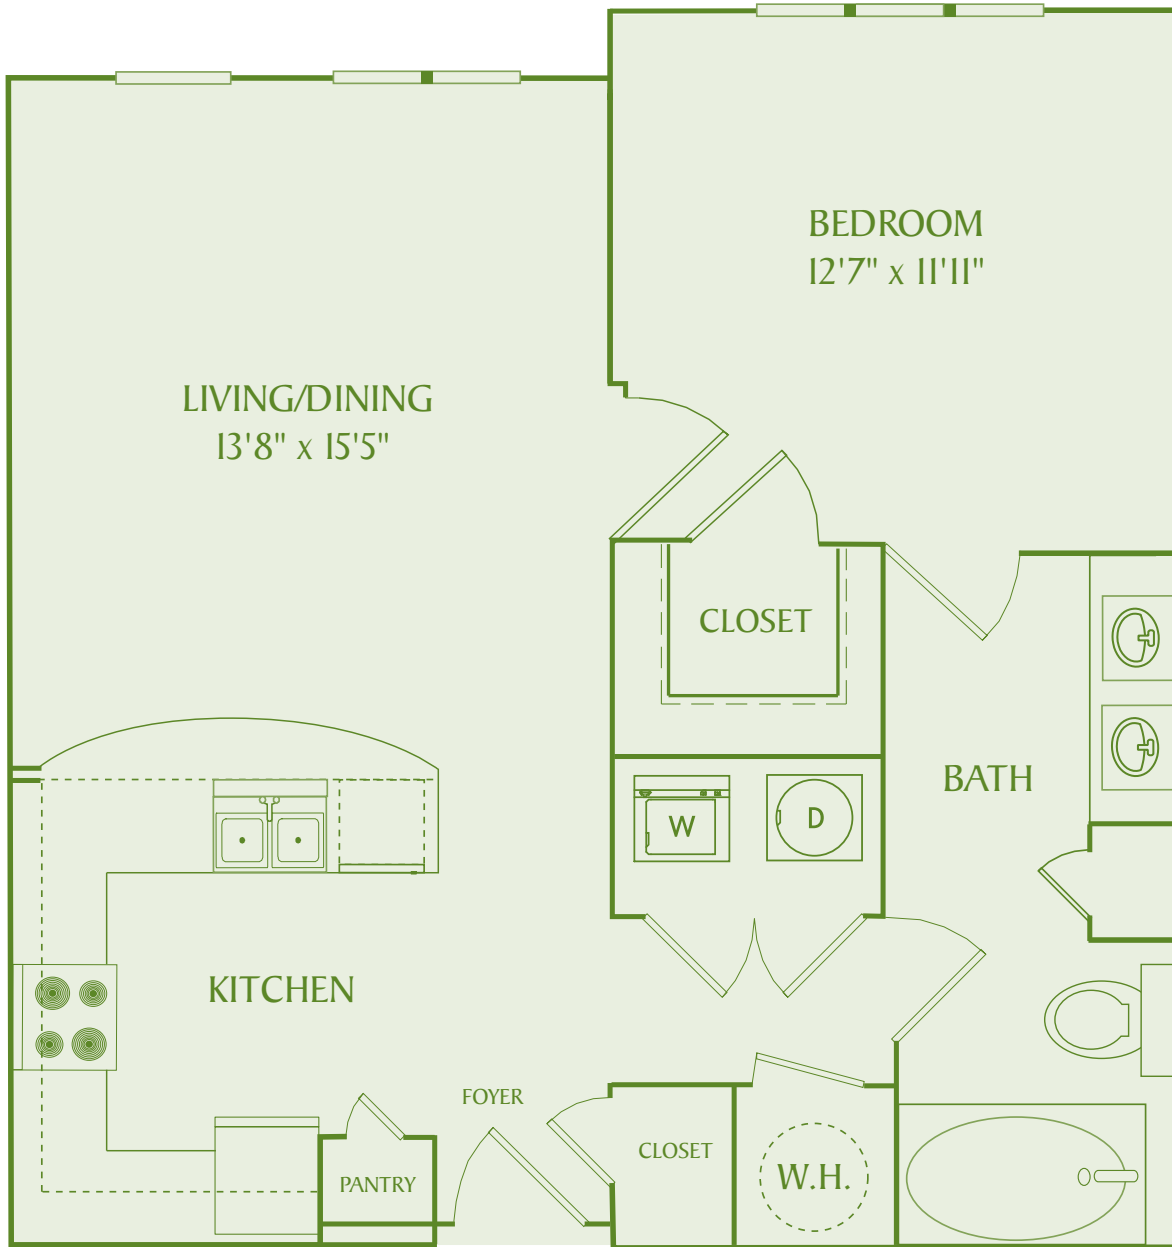

Taking care of the way people live.®

FLOORPLAN A1
| 1 BEDROOM | 1 BATH | 714 SQ. FT.

*Some residences may feature bay and/or additional windows

Taking care of the way people live.®

FLOORPLAN A1A

1 BEDROOM | 1 BATH | 724 SQ. FT.

*Some residences may feature bay and/or additional windows

Taking care of the way people live.®

FLOORPLAN A1B
1 BEDROOM | 1 BATH | 697 SQ. FT.

*Some residences may feature bay and/or additional windows

Taking care of the way people live.®

FLOORPLAN A1C
1 BEDROOM | 1 BATH | 716 SQ. FT.

*Some residences may feature bay and/or additional windows

Taking care of the way people live.®

FLOORPLAN AID
1 BEDROOM | 1 BATH | 700 SQ. FT.

*Some residences may feature bay and/or additional windows

Taking care of the way people live.®

FLOORPLAN A1E
1 BEDROOM | 1 BATH | 714 SQ. FT.

*Some residences may feature bay and/or additional windows

Taking care of the way people live.®

FLOORPLAN A2
| 1 BEDROOM | 1 BATH | 754 SQ. FT.