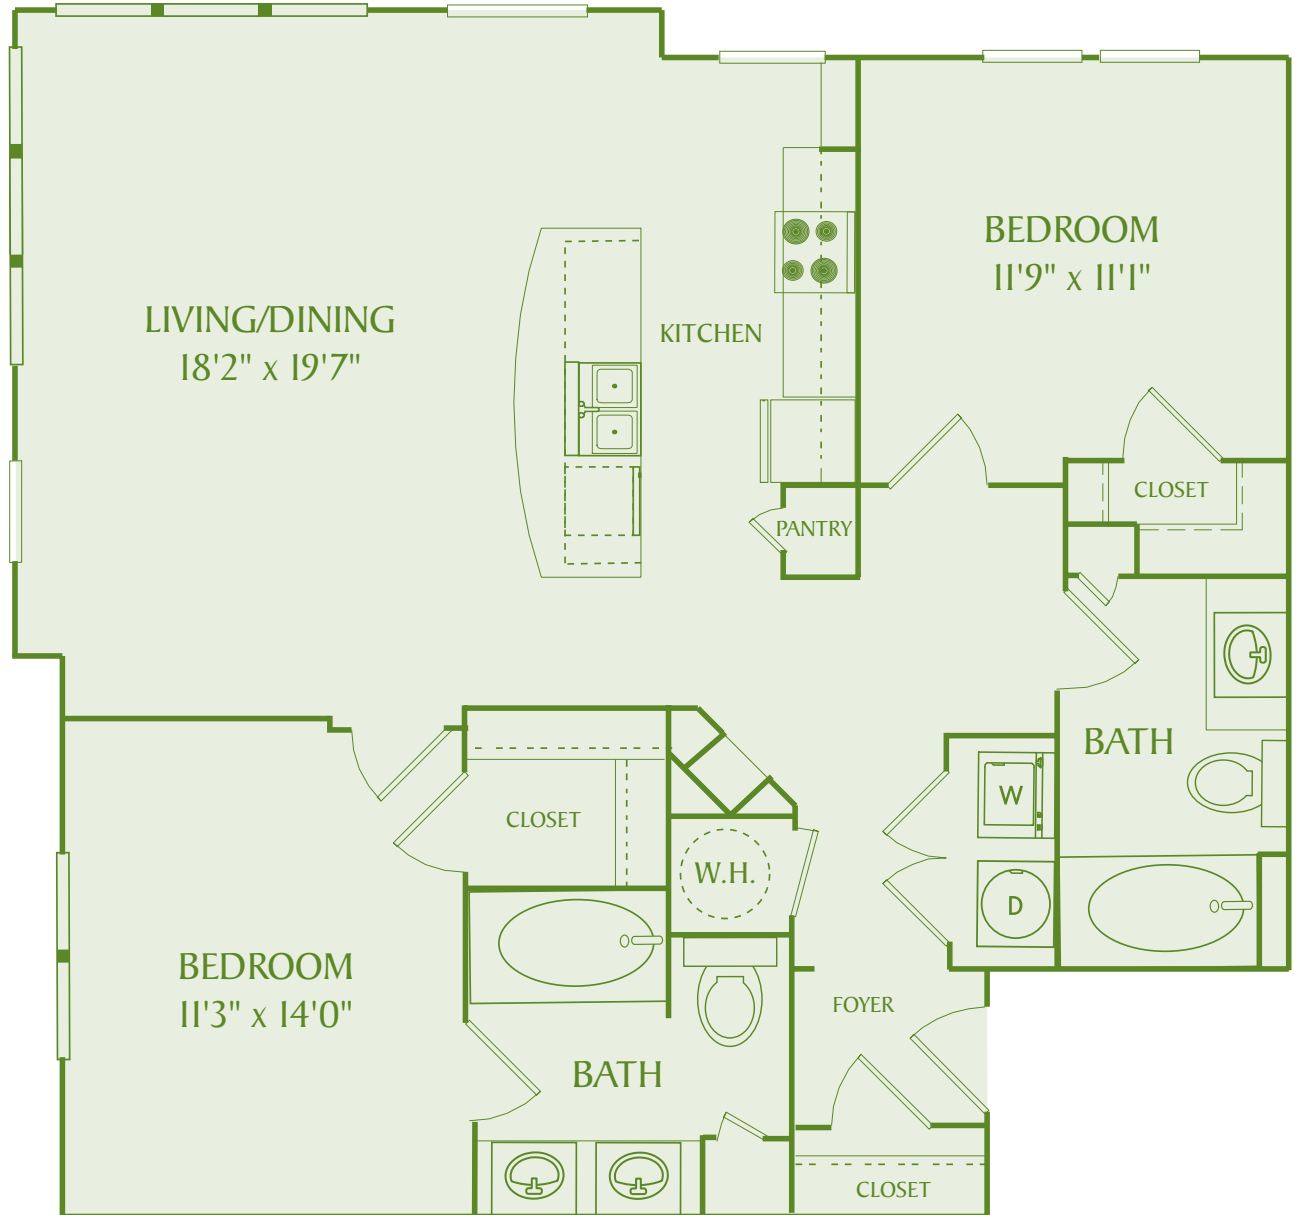

*Some residences may feature bay and/or additional windows

Taking care of the way people live.®

FLOORPLAN B1

2 BEDROOM | 2 BATH | 942 SQ. FT.

*Some residences may feature bay and/or additional windows

Taking care of the way people live.®

FLOORPLAN B1A
2 BEDROOM | 2 BATH | 1,018 SQ. FT.

*Some residences may feature bay and/or additional windows

Taking care of the way people live.®

FLOORPLAN BIC
2 BEDROOM | 2 BATH | 1,021 SQ. FT.

*Some residences may feature bay and/or additional windows

Taking care of the way people live.®

FLOORPLAN B2
2 BEDROOM | 2 BATH | 1,114 SQ. FT.

*Some residences may feature bay and/or additional windows

Taking care of the way people live.®

FLOORPLAN B2A

2 BEDROOM | 2 BATH | 999 SQ. FT.

*Some residences may feature bay and/or additional windows