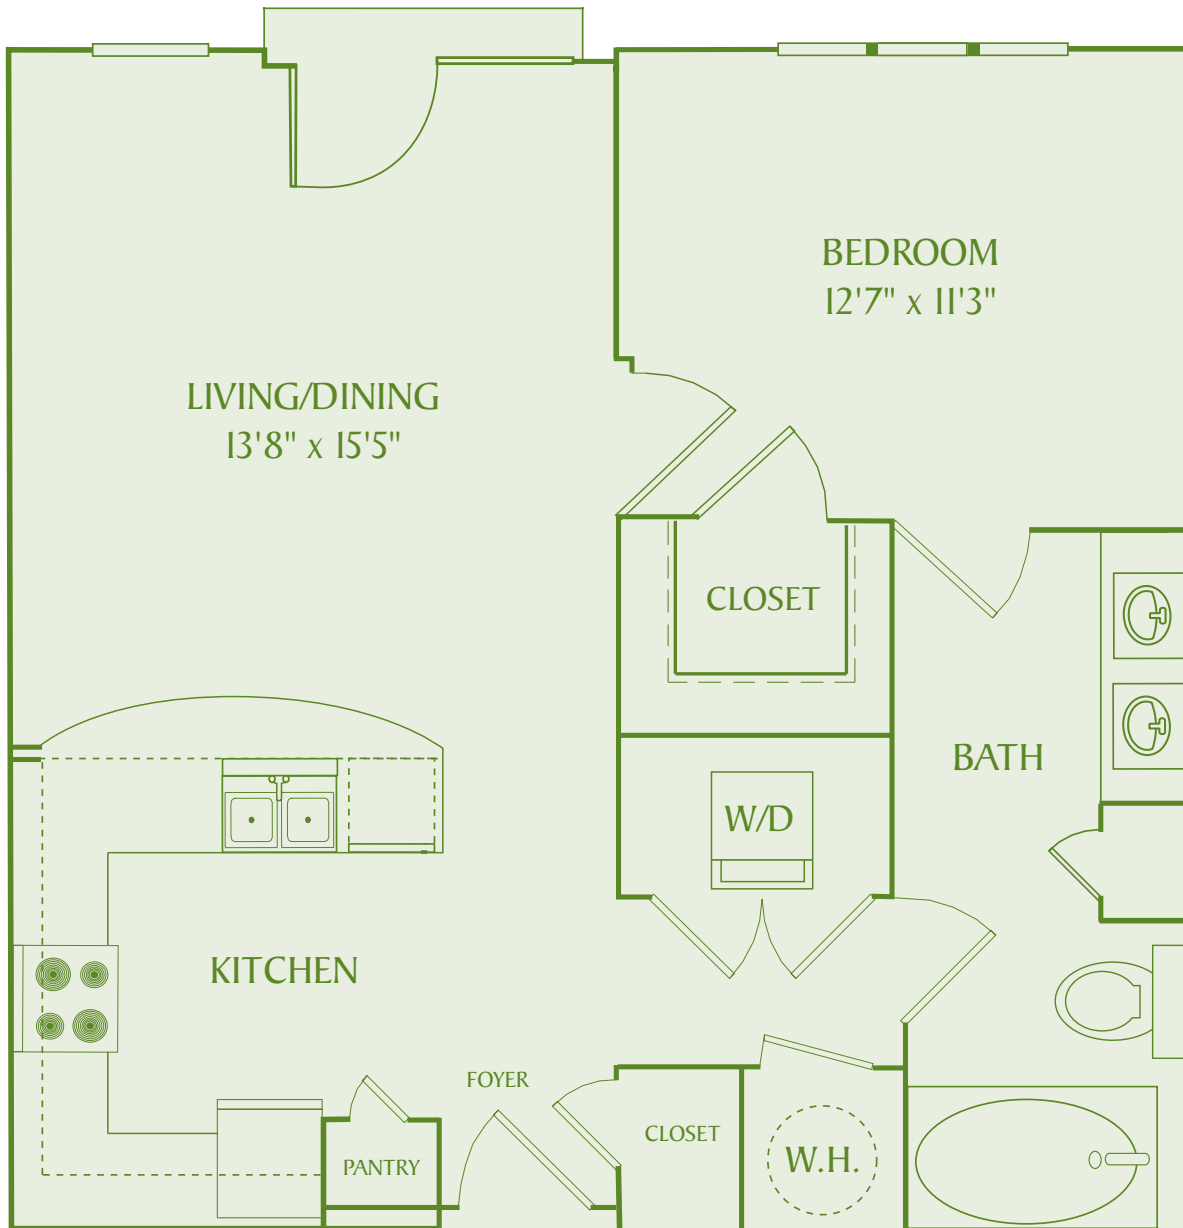

Taking care of the way people live.®

FLOORPLAN A1
| 1 BEDROOM | 1 BATH | 714 SQ. FT.

*Some residences may feature bay and/or additional windows

Taking care of the way people live.®

FLOORPLAN A1A

1 BEDROOM | 1 BATH | 724 SQ. FT.

*Some residences may feature bay and/or additional windows

Taking care of the way people live.®

FLOORPLAN A1B
1 BEDROOM | 1 BATH | 697 SQ. FT.

*Some residences may feature bay and/or additional windows

Taking care of the way people live.®

FLOORPLAN A1C
1 BEDROOM | 1 BATH | 716 SQ. FT.

*Some residences may feature bay and/or additional windows

Taking care of the way people live.®

FLOORPLAN AID
1 BEDROOM | 1 BATH | 700 SQ. FT.

*Some residences may feature bay and/or additional windows

Taking care of the way people live.®

FLOORPLAN A1E
1 BEDROOM | 1 BATH | 714 SQ. FT.

*Some residences may feature bay and/or additional windows

Taking care of the way people live.®

FLOORPLAN A2
| 1 BEDROOM | 1 BATH | 754 SQ. FT.