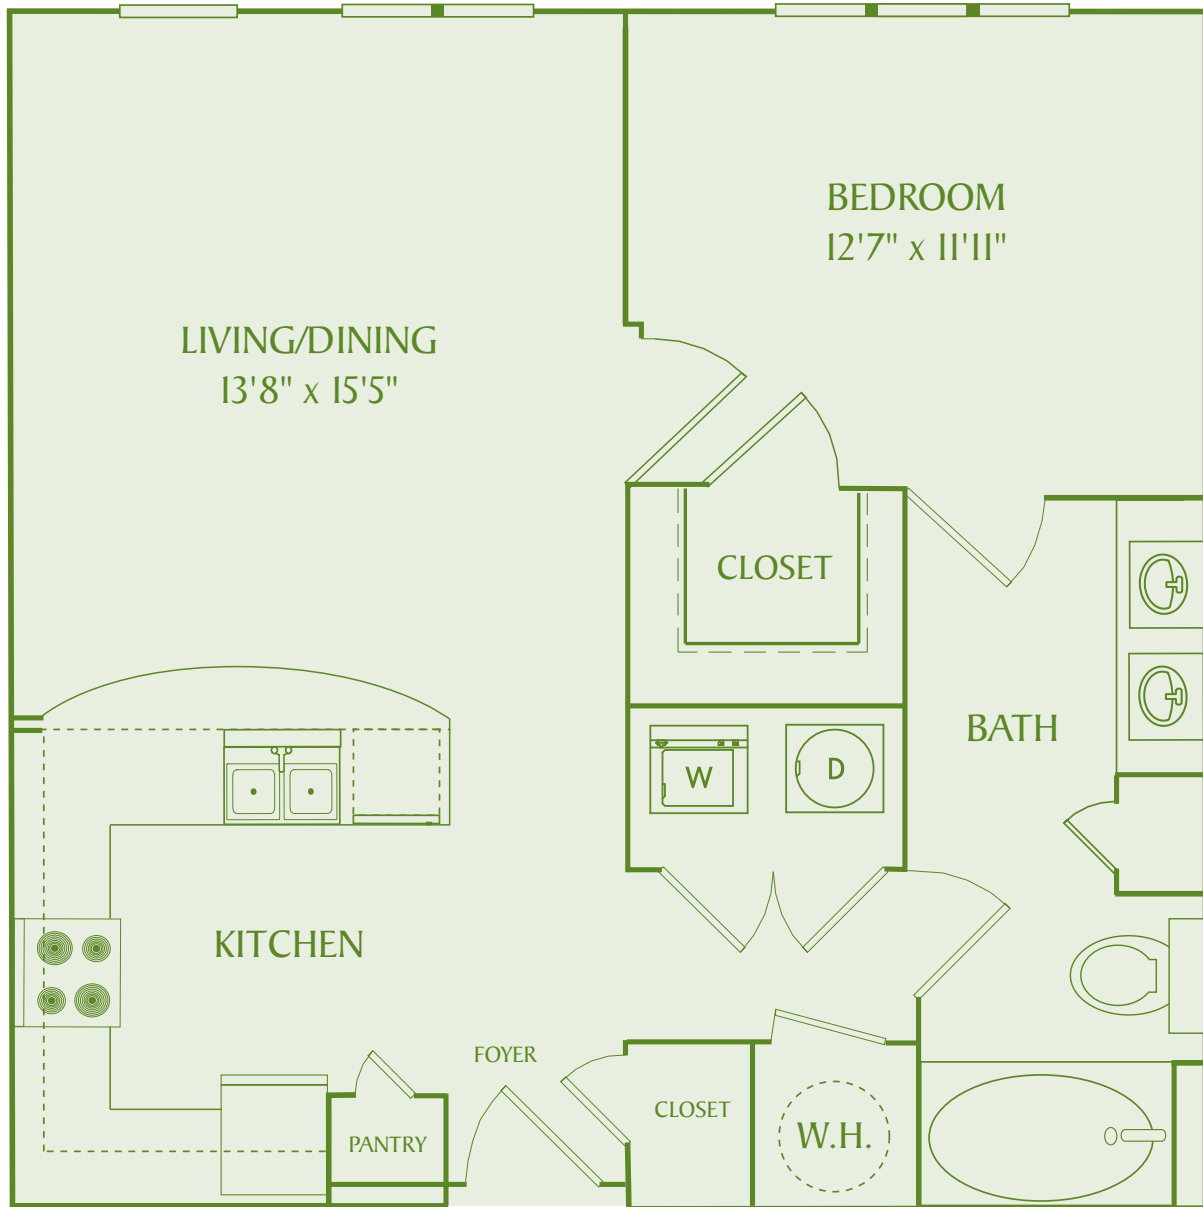

Taking care of the way people live.®

FLOORPLAN A1
| 1 BEDROOM | 1 BATH | 714 SQ. FT.

*Some residences may feature bay and/or additional windows

Taking care of the way people live.®

FLOORPLAN A1A

1 BEDROOM | 1 BATH | 724 SQ. FT.

*Some residences may feature bay and/or additional windows

Taking care of the way people live.®

FLOORPLAN A1B
1 BEDROOM | 1 BATH | 697 SQ. FT.

*Some residences may feature bay and/or additional windows

Taking care of the way people live.®

FLOORPLAN A1C
1 BEDROOM | 1 BATH | 716 SQ. FT.

*Some residences may feature bay and/or additional windows

Taking care of the way people live.®

FLOORPLAN AID
1 BEDROOM | 1 BATH | 700 SQ. FT.

*Some residences may feature bay and/or additional windows

Taking care of the way people live.®

FLOORPLAN A1E
1 BEDROOM | 1 BATH | 714 SQ. FT.

*Some residences may feature bay and/or additional windows

Taking care of the way people live.®

FLOORPLAN A2
| 1 BEDROOM | 1 BATH | 754 SQ. FT.