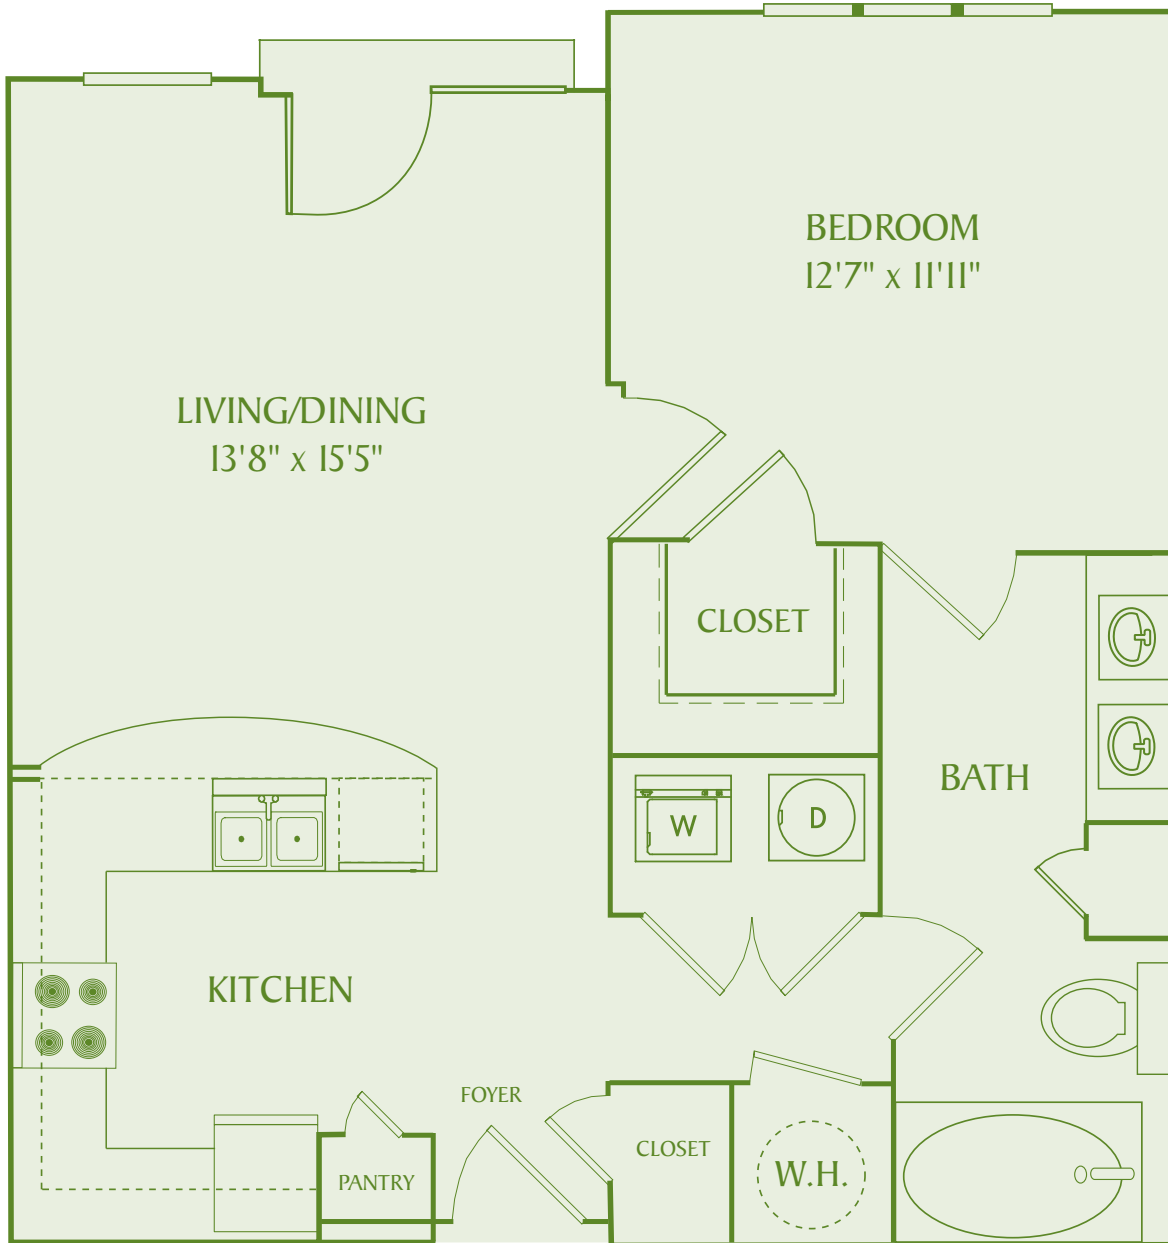

*Some residences may feature bay and/or additional windows

Taking care of the way people live.®

FLOORPLAN A1B
1 BEDROOM | 1 BATH | 697 SQ. FT.

*Some residences may feature bay and/or additional windows

Taking care of the way people live.®

FLOORPLAN A1C
1 BEDROOM | 1 BATH | 716 SQ. FT.

*Some residences may feature bay and/or additional windows

Taking care of the way people live.®

FLOORPLAN AID
1 BEDROOM | 1 BATH | 700 SQ. FT.

*Some residences may feature bay and/or additional windows

Taking care of the way people live.®

FLOORPLAN A1E
1 BEDROOM | 1 BATH | 714 SQ. FT.

*Some residences may feature bay and/or additional windows

Taking care of the way people live.®

FLOORPLAN A2
| 1 BEDROOM | 1 BATH | 754 SQ. FT.

*Some residences may feature bay and/or additional windows

Taking care of the way people live.®

FLOORPLAN B1

2 BEDROOM | 2 BATH | 942 SQ. FT.

*Some residences may feature bay and/or additional windows

Taking care of the way people live.®