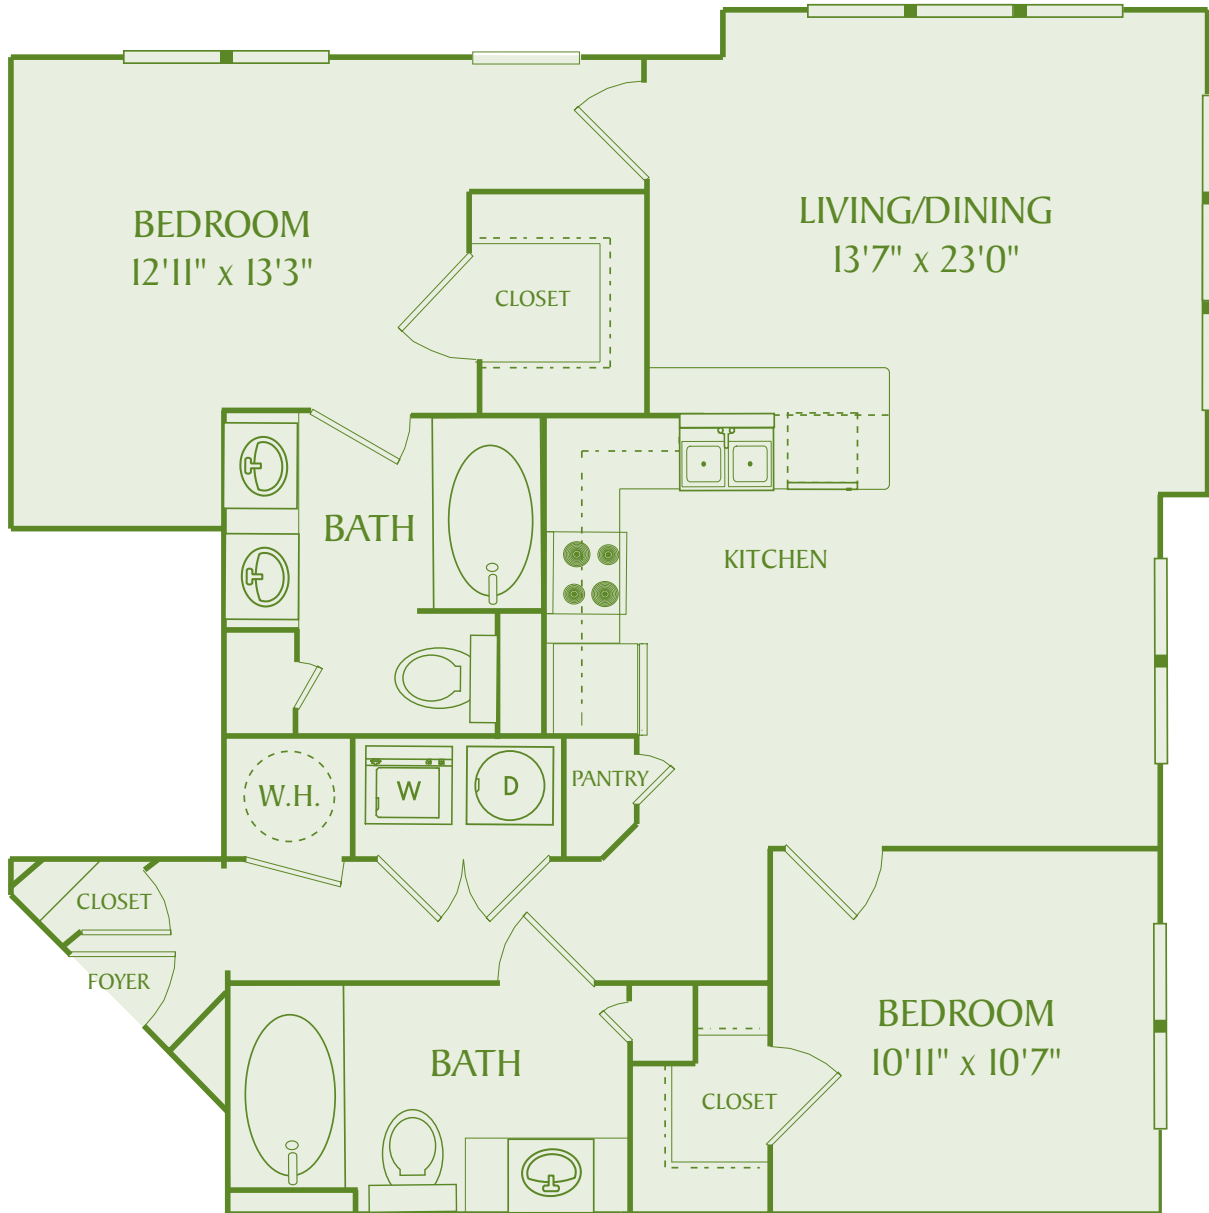

*Some residences may feature bay and/or additional windows

Taking care of the way people live.®

FLOORPLAN B1

2 BEDROOM | 2 BATH | 942 SQ. FT.

*Some residences may feature bay and/or additional windows

Taking care of the way people live.®

FLOORPLAN B1A
2 BEDROOM | 2 BATH | 1,018 SQ. FT.

*Some residences may feature bay and/or additional windows

Taking care of the way people live.®

FLOORPLAN BIC
2 BEDROOM | 2 BATH | 1,021 SQ. FT.

*Some residences may feature bay and/or additional windows

Taking care of the way people live.®

FLOORPLAN B2
2 BEDROOM | 2 BATH | 1,114 SQ. FT.

*Some residences may feature bay and/or additional windows

Taking care of the way people live.®

FLOORPLAN B2A

2 BEDROOM | 2 BATH | 999 SQ. FT.

*Some residences may feature bay and/or additional windows