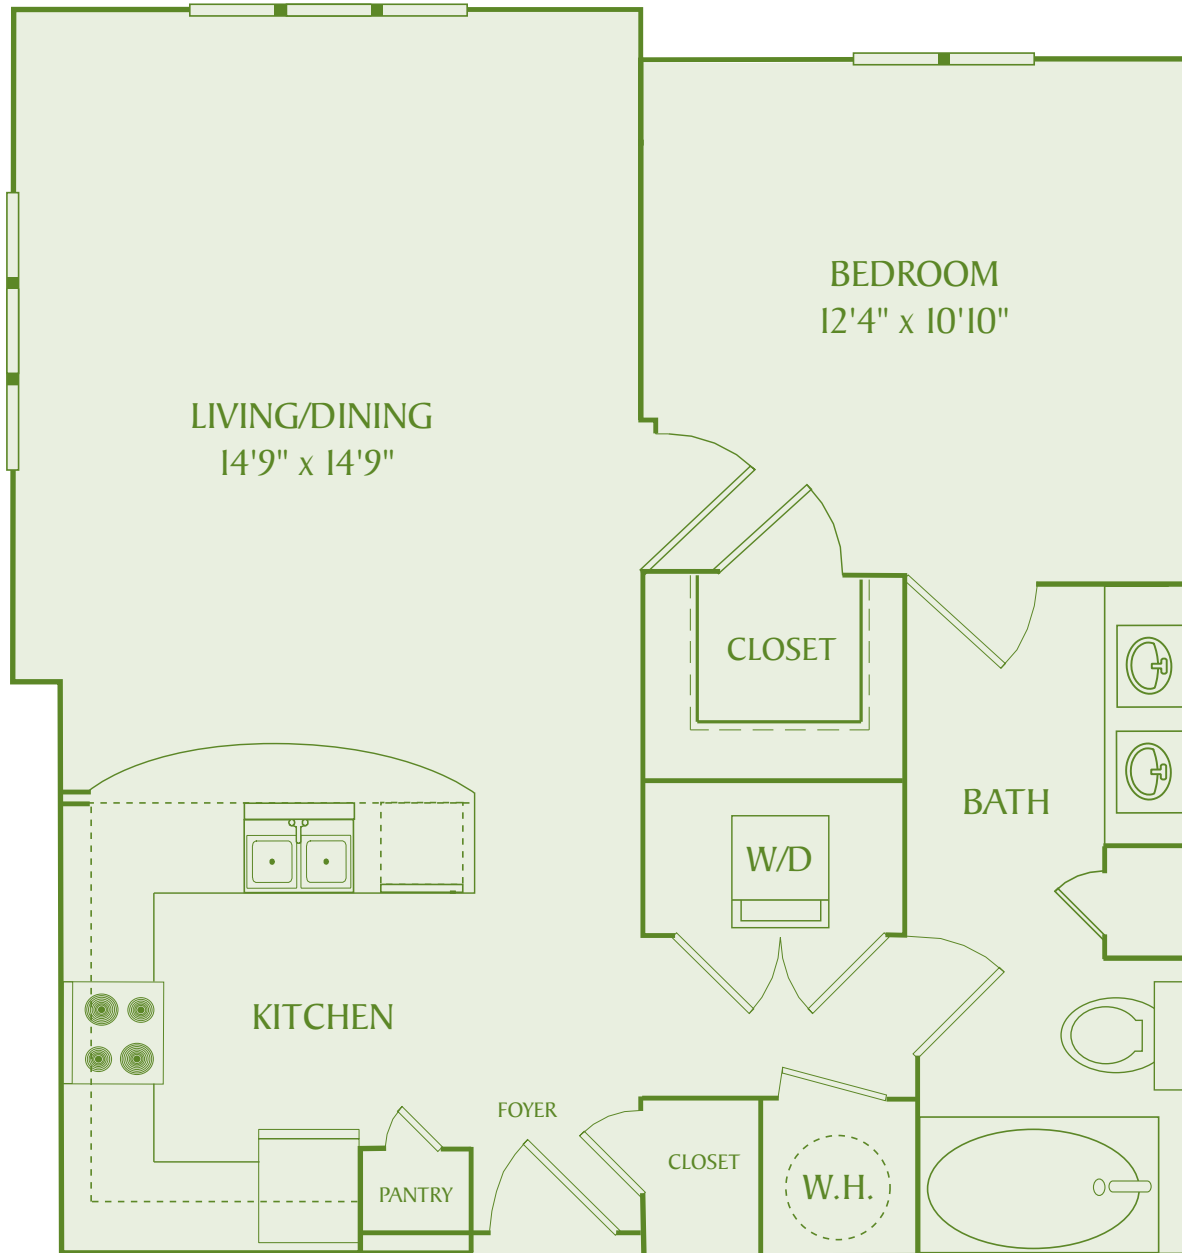

Taking care of the way people live.®

FLOORPLAN A1
| 1 BEDROOM | 1 BATH | 714 SQ. FT.

*Some residences may feature bay and/or additional windows

Taking care of the way people live.®

FLOORPLAN A1A

1 BEDROOM | 1 BATH | 724 SQ. FT.

*Some residences may feature bay and/or additional windows

Taking care of the way people live.®

FLOORPLAN A1B
1 BEDROOM | 1 BATH | 697 SQ. FT.

*Some residences may feature bay and/or additional windows

Taking care of the way people live.®

FLOORPLAN A1C
1 BEDROOM | 1 BATH | 716 SQ. FT.

*Some residences may feature bay and/or additional windows

Taking care of the way people live.®

FLOORPLAN AID
1 BEDROOM | 1 BATH | 700 SQ. FT.

*Some residences may feature bay and/or additional windows

Taking care of the way people live.®

FLOORPLAN A1E
1 BEDROOM | 1 BATH | 714 SQ. FT.

*Some residences may feature bay and/or additional windows

Taking care of the way people live.®

FLOORPLAN A2
| 1 BEDROOM | 1 BATH | 754 SQ. FT.