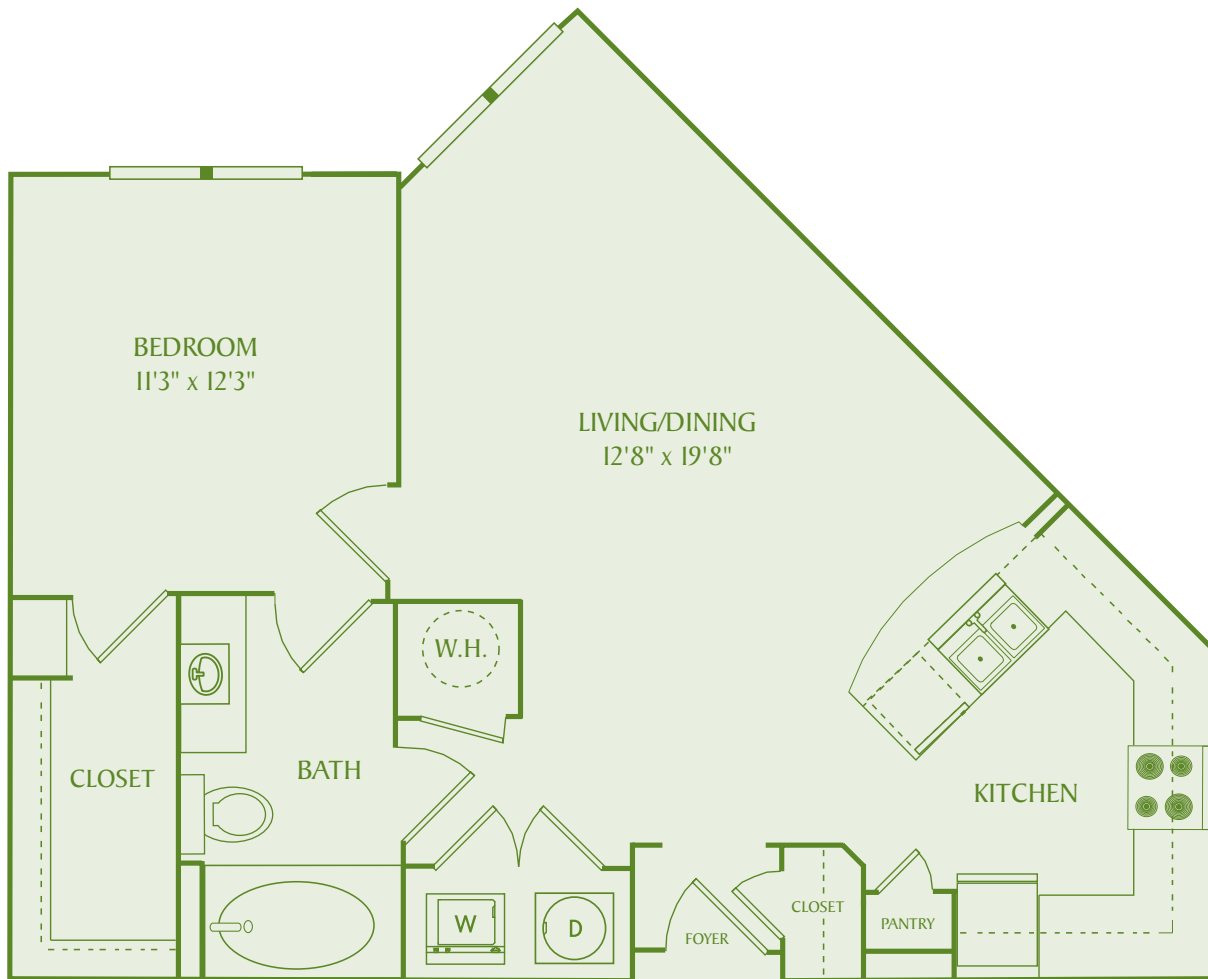

FLOORPLAN A1C
1 BEDROOM | 1 BATH | 716 SQ. FT.

*Some residences may feature bay and/or additional windows

Taking care of the way people live.®

FLOORPLAN AID
1 BEDROOM | 1 BATH | 700 SQ. FT.

*Some residences may feature bay and/or additional windows

Taking care of the way people live.®

FLOORPLAN A1E
1 BEDROOM | 1 BATH | 714 SQ. FT.

*Some residences may feature bay and/or additional windows

Taking care of the way people live.®

FLOORPLAN A2
| 1 BEDROOM | 1 BATH | 754 SQ. FT.

*Some residences may feature bay and/or additional windows

Taking care of the way people live.®

FLOORPLAN B1

2 BEDROOM | 2 BATH | 942 SQ. FT.

*Some residences may feature bay and/or additional windows

Taking care of the way people live.®

FLOORPLAN B1A
2 BEDROOM | 2 BATH | 1,018 SQ. FT.

*Some residences may feature bay and/or additional windows

Taking care of the way people live.®

FLOORPLAN BIC
2 BEDROOM | 2 BATH | 1,021 SQ. FT.

*Some residences may feature bay and/or additional windows