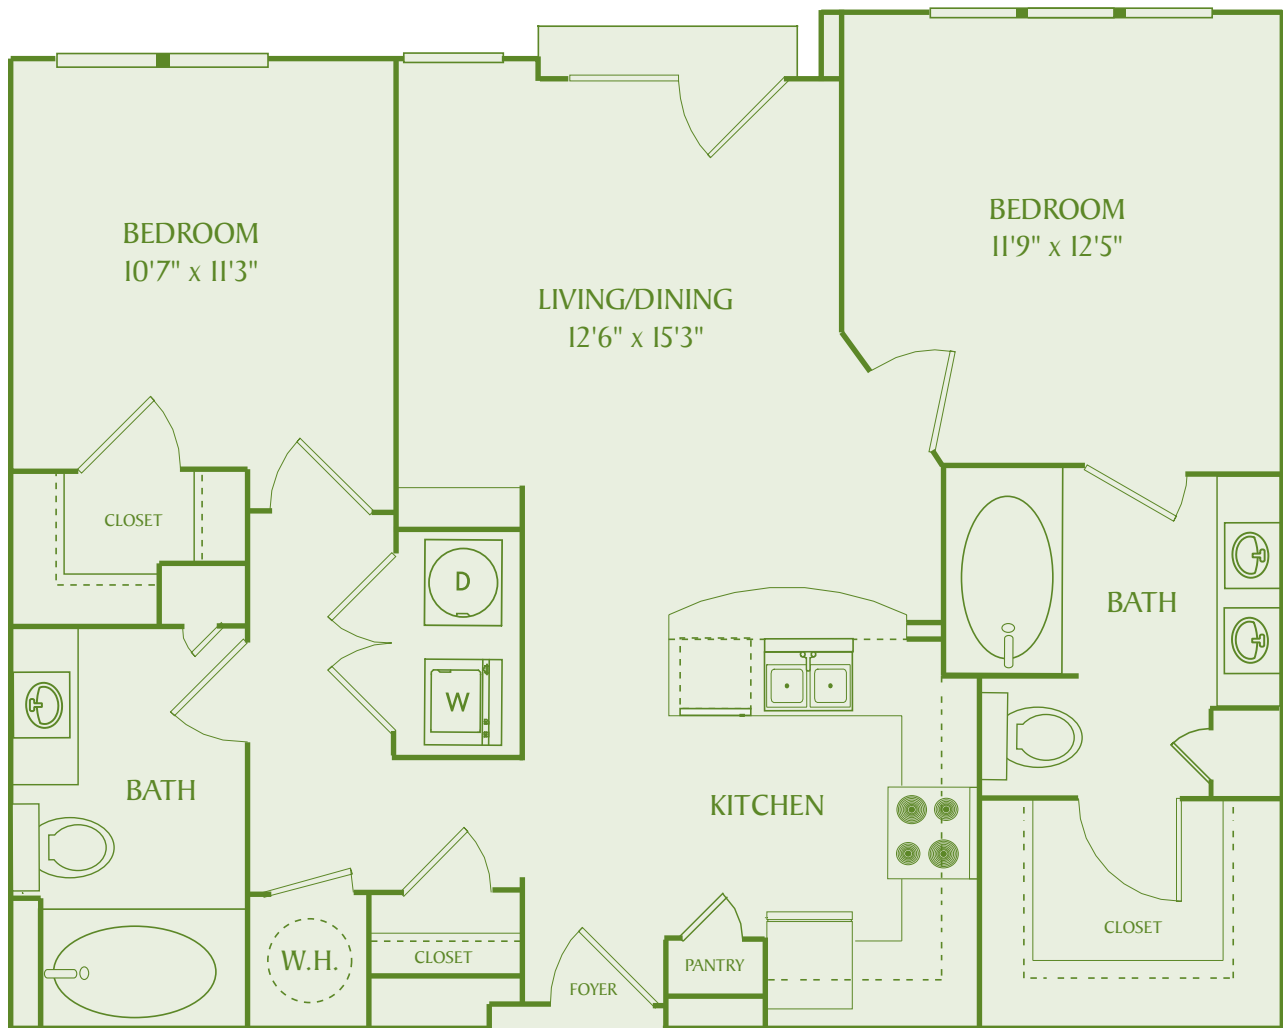

FLOORPLAN A1C
1 BEDROOM | 1 BATH | 716 SQ. FT.

*Some residences may feature bay and/or additional windows

Taking care of the way people live.®

FLOORPLAN AID
1 BEDROOM | 1 BATH | 700 SQ. FT.

*Some residences may feature bay and/or additional windows

Taking care of the way people live.®

FLOORPLAN A1E
1 BEDROOM | 1 BATH | 714 SQ. FT.

*Some residences may feature bay and/or additional windows

Taking care of the way people live.®

FLOORPLAN A2
| 1 BEDROOM | 1 BATH | 754 SQ. FT.

*Some residences may feature bay and/or additional windows

Taking care of the way people live.®

FLOORPLAN B1

2 BEDROOM | 2 BATH | 942 SQ. FT.

*Some residences may feature bay and/or additional windows

Taking care of the way people live.®

FLOORPLAN B1A
2 BEDROOM | 2 BATH | 1,018 SQ. FT.

*Some residences may feature bay and/or additional windows

Taking care of the way people live.®

FLOORPLAN BIC
2 BEDROOM | 2 BATH | 1,021 SQ. FT.

*Some residences may feature bay and/or additional windows