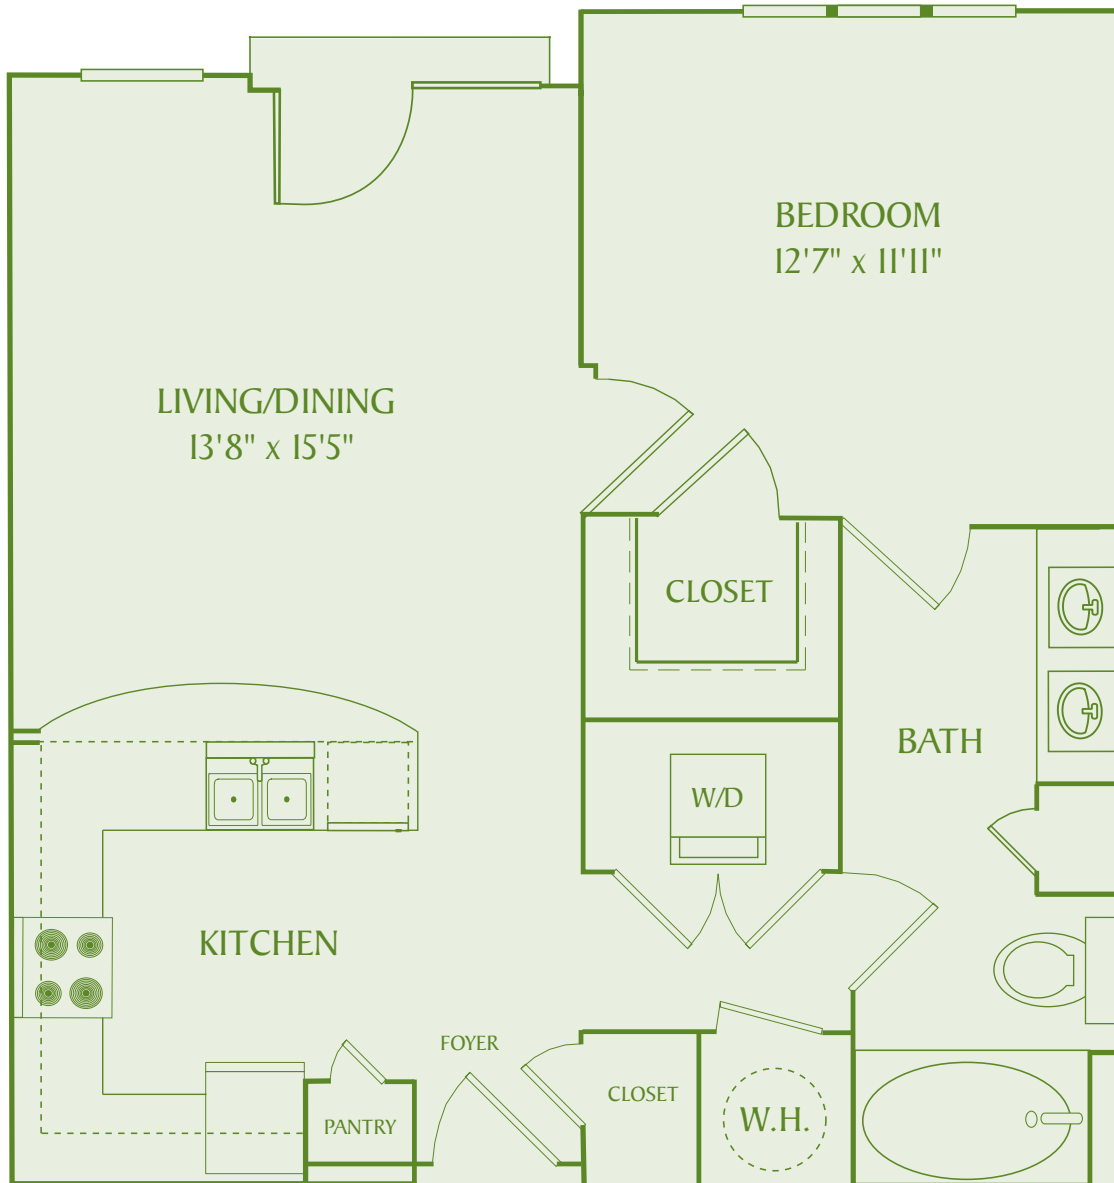

Taking care of the way people live.®

FLOORPLAN A1
| 1 BEDROOM | 1 BATH | 714 SQ. FT.

*Some residences may feature bay and/or additional windows

Taking care of the way people live.®

FLOORPLAN A1A

1 BEDROOM | 1 BATH | 724 SQ. FT.

*Some residences may feature bay and/or additional windows

Taking care of the way people live.®

FLOORPLAN A1B
1 BEDROOM | 1 BATH | 697 SQ. FT.

*Some residences may feature bay and/or additional windows

Taking care of the way people live.®

FLOORPLAN A1C
1 BEDROOM | 1 BATH | 716 SQ. FT.

*Some residences may feature bay and/or additional windows

Taking care of the way people live.®

FLOORPLAN AID
1 BEDROOM | 1 BATH | 700 SQ. FT.

*Some residences may feature bay and/or additional windows

Taking care of the way people live.®

FLOORPLAN A1E
1 BEDROOM | 1 BATH | 714 SQ. FT.

*Some residences may feature bay and/or additional windows

Taking care of the way people live.®

FLOORPLAN A2
| 1 BEDROOM | 1 BATH | 754 SQ. FT.