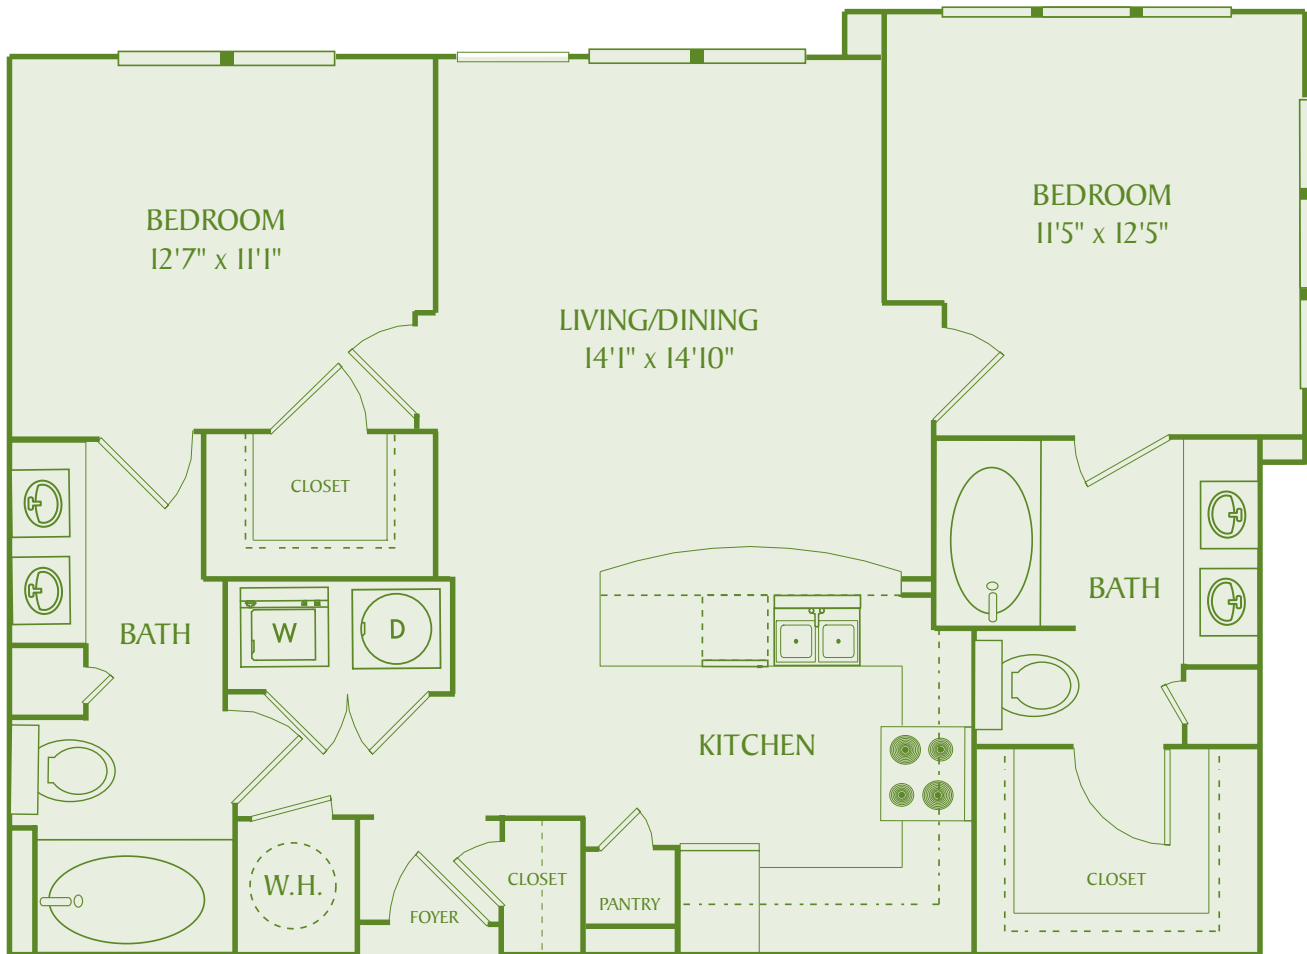

Taking care of the way people live.®

FLOORPLAN A1E
1 BEDROOM | 1 BATH | 714 SQ. FT.

*Some residences may feature bay and/or additional windows

Taking care of the way people live.®

FLOORPLAN A2
| 1 BEDROOM | 1 BATH | 754 SQ. FT.

*Some residences may feature bay and/or additional windows

Taking care of the way people live.®

FLOORPLAN B1

2 BEDROOM | 2 BATH | 942 SQ. FT.

*Some residences may feature bay and/or additional windows

Taking care of the way people live.®

FLOORPLAN B1A
2 BEDROOM | 2 BATH | 1,018 SQ. FT.

*Some residences may feature bay and/or additional windows

Taking care of the way people live.®

FLOORPLAN BIC
2 BEDROOM | 2 BATH | 1,021 SQ. FT.

*Some residences may feature bay and/or additional windows

Taking care of the way people live.®

FLOORPLAN B2
2 BEDROOM | 2 BATH | 1,114 SQ. FT.

*Some residences may feature bay and/or additional windows

Taking care of the way people live.®

FLOORPLAN B2A

2 BEDROOM | 2 BATH | 999 SQ. FT.