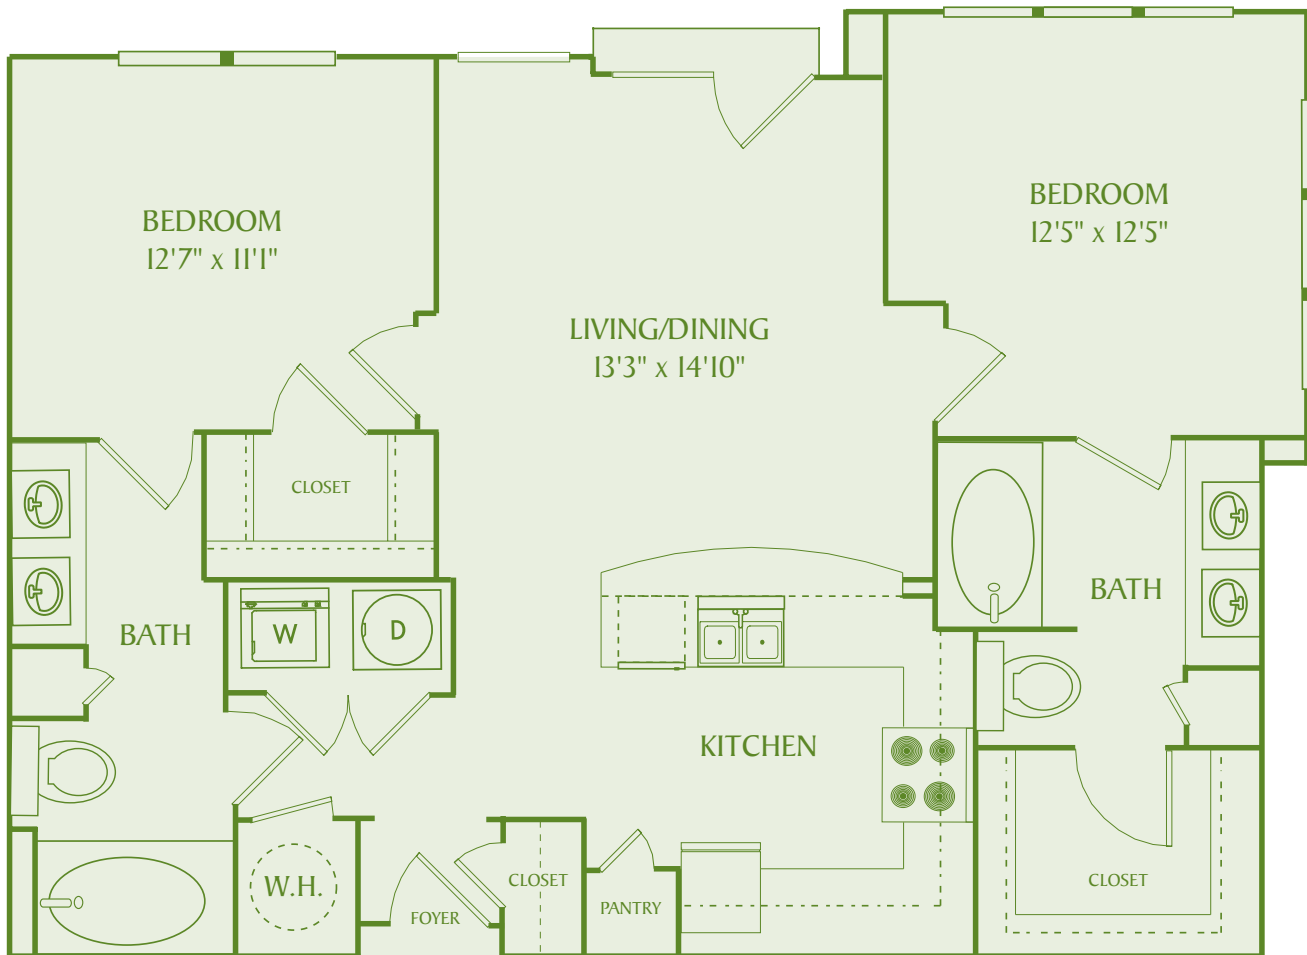

Taking care of the way people live.®

FLOORPLAN A1E
1 BEDROOM | 1 BATH | 714 SQ. FT.

*Some residences may feature bay and/or additional windows

Taking care of the way people live.®

FLOORPLAN A2
| 1 BEDROOM | 1 BATH | 754 SQ. FT.

*Some residences may feature bay and/or additional windows

Taking care of the way people live.®

FLOORPLAN B1

2 BEDROOM | 2 BATH | 942 SQ. FT.

*Some residences may feature bay and/or additional windows

Taking care of the way people live.®

FLOORPLAN B1A
2 BEDROOM | 2 BATH | 1,018 SQ. FT.

*Some residences may feature bay and/or additional windows

Taking care of the way people live.®

FLOORPLAN BIC
2 BEDROOM | 2 BATH | 1,021 SQ. FT.

*Some residences may feature bay and/or additional windows

Taking care of the way people live.®

FLOORPLAN B2
2 BEDROOM | 2 BATH | 1,114 SQ. FT.

*Some residences may feature bay and/or additional windows

Taking care of the way people live.®

FLOORPLAN B2A

2 BEDROOM | 2 BATH | 999 SQ. FT.